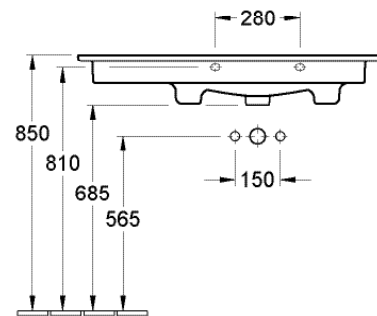

VENTICELLO 1000 BASIN - RIGHT HAND BOWL

Product Image	Technical Specification
---------------	-------------------------

Shown with pair of optional side towel rails

Description

Venticello 1000 Single Basin - Right hand bowl

4134R101CB 1000x500mm, 1 Taphole

Additional Information

- 5 Year Warranty *Conditions Apply
- Available with optional side hand towel rail 450mm (929640D7, sold individually, order 2 x for pair)
- Recommended Waste;
White Ceramic - 94250
Chrome - 94240