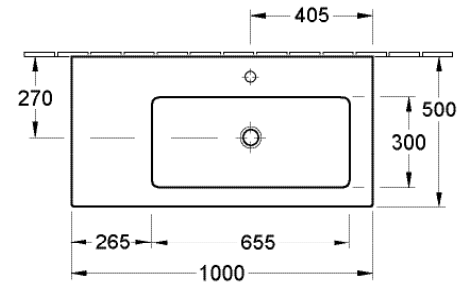

VENTICELLO 1000 BASIN - RIGHT HAND BOWL

Product Image	Technical Specification
---------------	-------------------------

Shown with pair of optional side towel rails

Description

Venticello 1000 Single Basin - Right hand bowl

4134R101CB 1000x500mm, 1 Taphole

Additional Information

- 5 Year Warranty *Conditions Apply
- Available with optional side hand towel rail 450mm (929640D7, sold individually, order 2 x for pair)
- Recommended Waste;
White Ceramic - 94250
Chrome - 94240