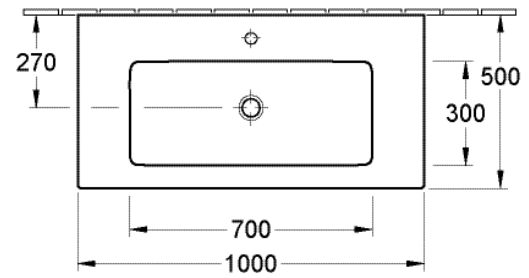

VENTICELLO 1000 BASIN

| Product Image | Technical Specification |
|---------------|-------------------------|
|---------------|-------------------------|

Also available No Taphole

Shown with pair of optional side towel rails

Description

Venticello 1000 Single Basin

- 4104AL01CB** 1000x500mm, 1 Taphole
- 4104AJ01CB** 1000x500mm, No Taphole

Additional Information

- 5 Year Warranty *Conditions Apply
- Available with optional side hand towel rail 450mm (929640D7, sold individually, order 2 x for pair)
- Recommended Waste;
White Ceramic - 94250
Chrome - 94240