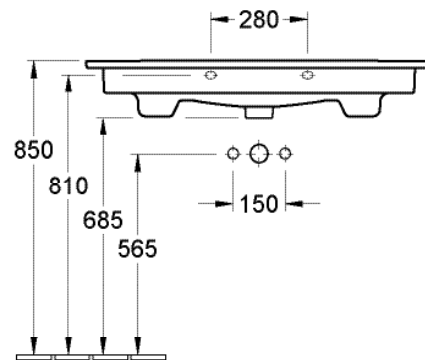

VENTICELLO 1000 BASIN

| Product Image | Technical Specification |
|---------------|-------------------------|
|---------------|-------------------------|

Also available No Taphole

Shown with pair of optional side towel rails

Description

Venticello 1000 Single Basin

- 4104AL01CB** 1000x500mm, 1 Taphole
- 4104AJ01CB** 1000x500mm, No Taphole

Additional Information

- 5 Year Warranty *Conditions Apply
- Available with optional side hand towel rail 450mm (929640D7, sold individually, order 2 x for pair)
- Recommended Waste;
White Ceramic - 94250
Chrome - 94240