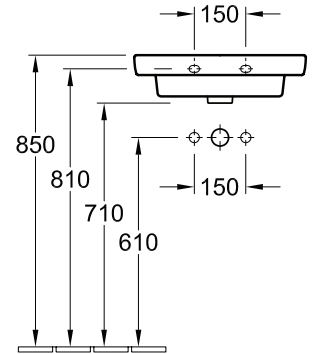

SUBWAY 500 WASH BASIN

| Product Image | Technical Specification |
|---------------|-------------------------|
|---------------|-------------------------|

Description

SUBWAY 500 WASH BASIN

73155001CB

1TH Basin

Additional Information

- 500 X 400mm
- Tapware not included
- Recommended Waste 94240