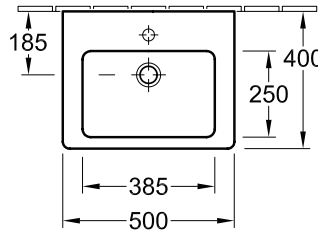

SUBWAY 500 WASH BASIN

| Product Image | Technical Specification |
|---------------|-------------------------|
|---------------|-------------------------|

Description

SUBWAY 500 WASH BASIN

73155001CB

1TH Basin

Additional Information

- 500 X 400mm
- Tapware not included
- Recommended Waste 94240