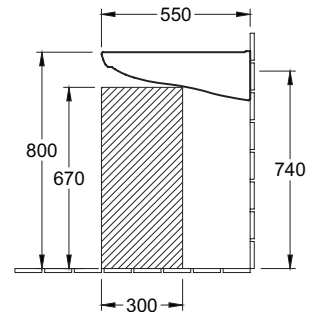

O.NOVO VITA 560 BASIN

Product Image	Technical Specification
---------------	-------------------------

Installation requirements to conform with AS 1428.1

Description	
O.novo Vita 560 Basin	
41195501CB	560x550mm, 1 Taphole

Additional Information
<ul style="list-style-type: none"> • 5 Year Warranty *Conditions Apply • With overflow • O.novo Vita washbasins: Sophisticated features – attractive details <ul style="list-style-type: none"> » Safe: A concealed groove below the front edge of the 50 cm and 60 cm washbasins » Easy to pull-up a wheelchair » Optimum wheelchair compatibility