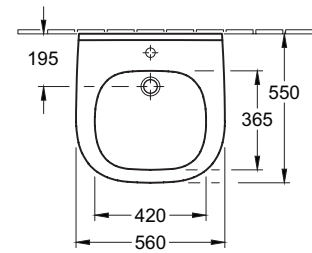

O.NOVO VITA 560 BASIN

Product Image	Technical Specification
---------------	-------------------------

Installation requirements to conform with AS 1428.1

Description	
O.novo Vita 560 Basin	
41195501CB	560x550mm, 1 Taphole

Additional Information
<ul style="list-style-type: none"> • 5 Year Warranty *Conditions Apply • With overflow • O.novo Vita washbasins: Sophisticated features – attractive details <ul style="list-style-type: none"> » Safe: A concealed groove below the front edge of the 50 cm and 60 cm washbasins » Easy to pull-up a wheelchair » Optimum wheelchair compatibility