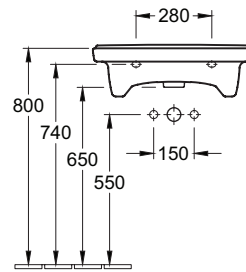

O.NOVO VITA 560 BASIN

Product Image	Technical Specification
---------------	-------------------------

Installation requirements to conform with AS 1428.1

Description	
O.novo Vita 560 Basin	
41195501CB	560x550mm, 1 Taphole

Additional Information
<ul style="list-style-type: none"> • 5 Year Warranty *Conditions Apply • With overflow • O.novo Vita washbasins: Sophisticated features – attractive details <ul style="list-style-type: none"> » Safe: A concealed groove below the front edge of the 50 cm and 60 cm washbasins » Easy to pull-up a wheelchair » Optimum wheelchair compatibility