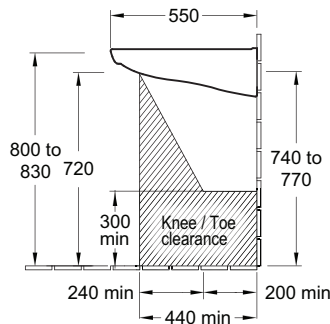

O.NOVO VITA 560 BASIN

Product Image	Technical Specification
---------------	-------------------------

Installation requirements to conform with AS 1428.1

Description	
O.novo Vita 560 Basin	
41195501CB	560x550mm, 1 Taphole

Additional Information
<ul style="list-style-type: none"> • 5 Year Warranty *Conditions Apply • With overflow • O.novo Vita washbasins: Sophisticated features – attractive details <ul style="list-style-type: none"> » Safe: A concealed groove below the front edge of the 50 cm and 60 cm washbasins » Easy to pull-up a wheelchair » Optimum wheelchair compatibility