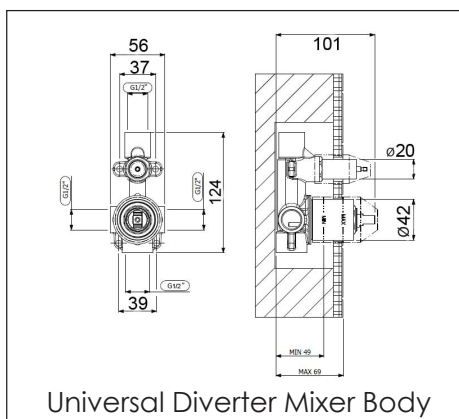

DAWN DIVERTER MIXER

Product Image	Technical Specification
---------------	-------------------------

Description	
Dawn Diverter Mixer	
TVT10630XB	Dawn Diverter Mixer Trim
TVT00056150061	Universal Diverter Mixer Body

Additional Information
<ul style="list-style-type: none"> • 35mm Ceramic Cartridge