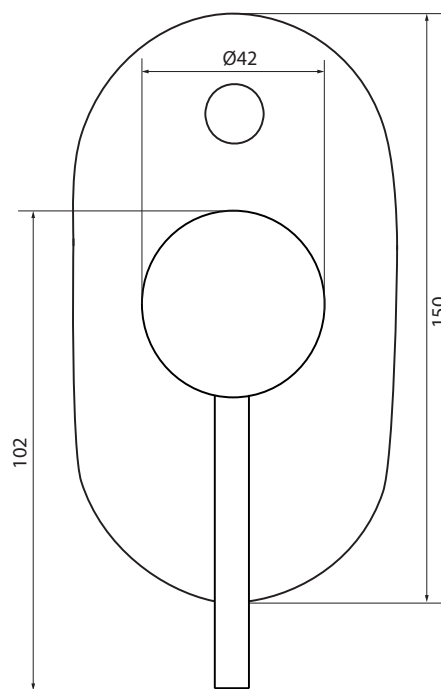

DAWN DIVERTER MIXER

Product Image	Technical Specification
---------------	-------------------------

Description	
Dawn Diverter Mixer	
TVT10630XB	Dawn Diverter Mixer Trim
TVT00056150061	Universal Diverter Mixer Body

Additional Information
<ul style="list-style-type: none"> • 35mm Ceramic Cartridge