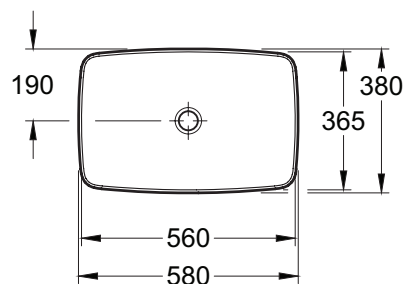

ARTIS RECTANGULAR VESSEL BASIN

Product Image	Technical Specification
---------------	-------------------------

Note: Waste not included

**Titan
Ceram**

Description

Artis Rectangular Vessel Basin

41725801 580x380mm

Additional Information

- 5 Year Warranty *Conditions Apply
- Without overflow
- Recommended waste, order 94250 White pop-up waste or 94240 Chrome pop-up waste
- Made from TitanCeram offering;
 - » Uniquely precise design
 - » Extremely thin walls
 - » Clearly defined edges