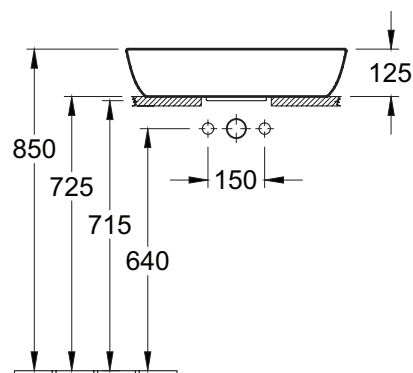

ARTIS RECTANGULAR VESSEL BASIN

Product Image	Technical Specification
---------------	-------------------------

Note: Waste not included

**Titan
Ceram**

Description

Artis Rectangular Vessel Basin

41725801 580x380mm

Additional Information

- 5 Year Warranty *Conditions Apply
- Without overflow
- Recommended waste, order 94250 White pop-up waste or 94240 Chrome pop-up waste
- Made from TitanCeram offering;
 - » Uniquely precise design
 - » Extremely thin walls
 - » Clearly defined edges