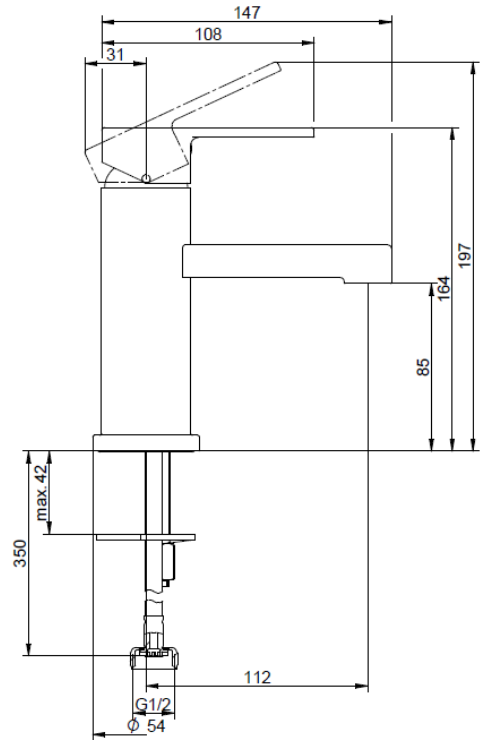

ARCHITECTURA BASIN MIXER

Product Image	Technical Specification
---------------	-------------------------

Description

Architectura Basin Mixer
WELS 5 Star / 5 Lpm

TVW10310350061 Chrome

Additional Information

- 35mm Ceramic Cartridge