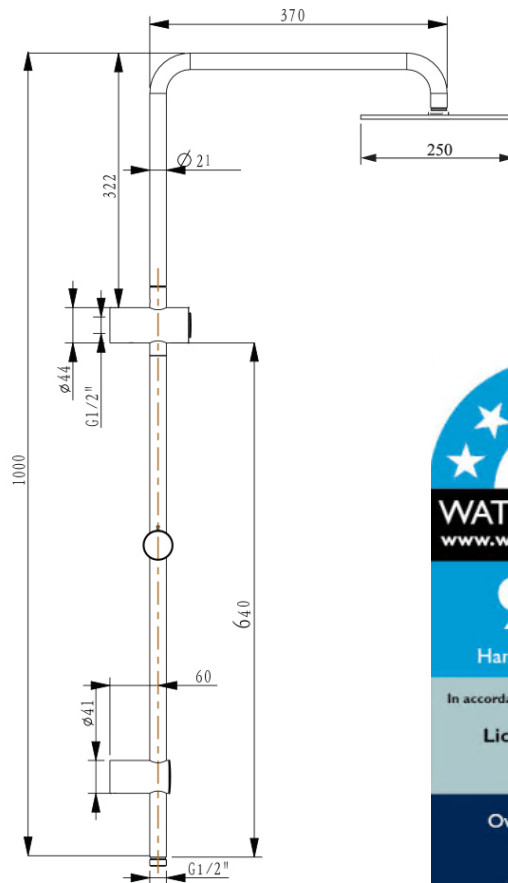

Embrace Pure 250 Shower System

Matte Black

Product Image

Product Details

Code: VSS82595B
Brand: Villeroy & Boch
Range: Embrace
Warranty: 7 Years*
WELS: HH 3 STAR (OH 4 STAR) 9 LPM, Reg #: S16833

Additional Features

Technical Specification

Required Product

Recommended Products

Additional Notes

- 250 Overhead
- Easy Clean Silicon Nozzles
- 1500mm Shower Hose
- Push Button Diverter Activation

*Please visit argentaust.com.au/warranty to view the full warranty

Note: All dimensions are in millimetres and are subject to normal manufacturing variations. Always use the physical product measurements for cut-outs and rough-ins as the technical details shown may differ from the actual product. Use acetic cured silicone sealant. Do not use epoxy type adhesives. Clean with damp cloth. Do not use abrasive cleaners, liquids or pastes.