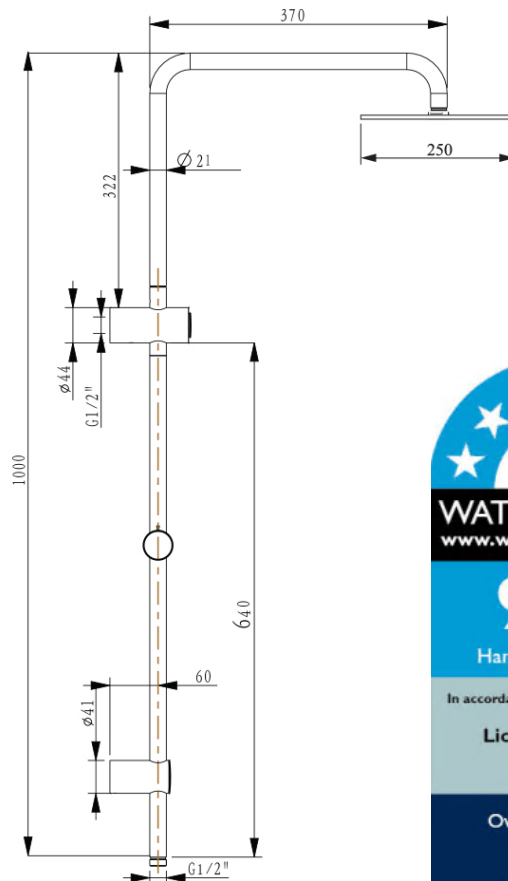

Embrace Pure 250 Shower System

Brushed Nickel

Product Image

Product Details

Code: VSS82580B
Brand: Villeroy & Boch
Range: Embrace
Warranty: 7 Years*
WELS: HH 3 STAR (OH 4 STAR) 9 LPM, Reg #: S16833

Additional Features

Technical Specification

Required Product

Recommended Products

Additional Notes

- 250 Overhead
- Easy Clean Silicon Nozzles
- 1500mm Shower Hose
- Push Button Diverter Activation

*Please visit argentaust.com.au/warranty to view the full warranty

Note: All dimensions are in millimetres and are subject to normal manufacturing variations. Always use the physical product measurements for cut-outs and rough-ins as the technical details shown may differ from the actual product. Use acetic cured silicone sealant. Do not use epoxy type adhesives. Clean with damp cloth. Do not use abrasive cleaners, liquids or pastes.