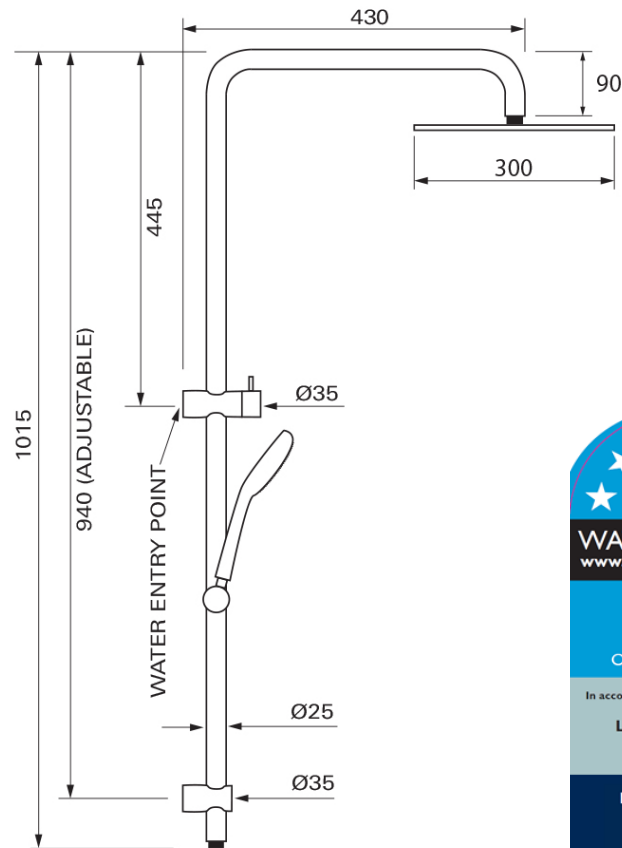

Embrace 300 Shower System

Product Image

Product Details

Code: VSS81300B
Brand: Villeroy & Boch
Range: Embrace
Warranty: 15 Years*
WELS: OH 3 STAR (HH 3 STAR) 9 LPM, Reg #: S13354

Additional Features

Technical Specification

Required Product

Recommended Products

Additional Notes

- 300Ø Overhead
- 3 Function Handpiece
- Easy Clean Silicon Nozzles

*Please visit argentaust.com.au/warranty to view the full warranty

Note: All dimensions are in millimetres and are subject to normal manufacturing variations. Always use the physical product measurements for cut-outs and rough-ins as the technical details shown may differ from the actual product. Use acetic cured silicone sealant. Do not use epoxy type adhesives. Clean with damp cloth. Do not use abrasive cleaners, liquids or pastes.