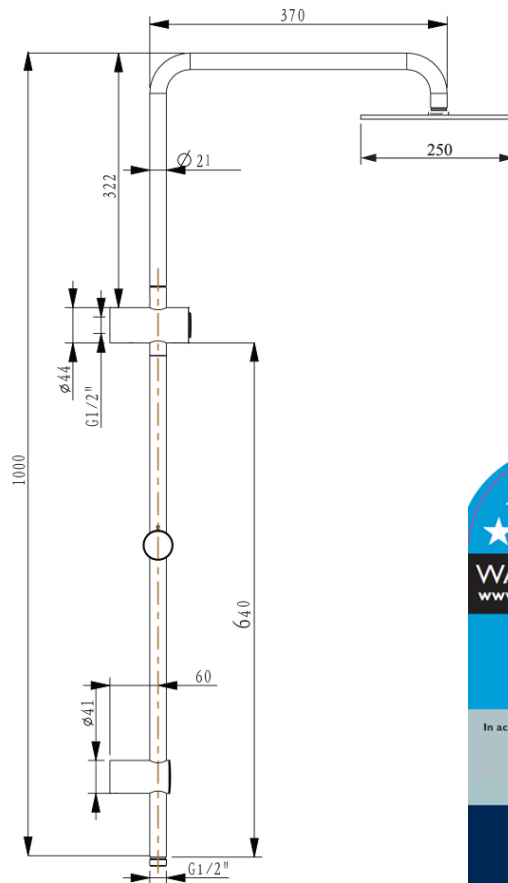

Embrace Plus Shower System

Product Image

Product Details

Code: VSS39250B
Brand: Villeroy & Boch
Range: Embrace Plus
Warranty: 15 Years*
WELS: HH 3 STAR (OH 3 STAR) 9 LPM, Reg #: S14535

Additional Features

Technical Specification

Required Product

Recommended Products

Additional Notes

- 250mm Overhead
- Easy Clean Silicon Nozzles

*Please visit argentaust.com.au/warranty to view the full warranty

Note: All dimensions are in millimetres and are subject to normal manufacturing variations. Always use the physical product measurements for cut-outs and rough-ins as the technical details shown may differ from the actual product. Use acetic cured silicone sealant. Do not use epoxy type adhesives. Clean with damp cloth. Do not use abrasive cleaners, liquids or pastes.