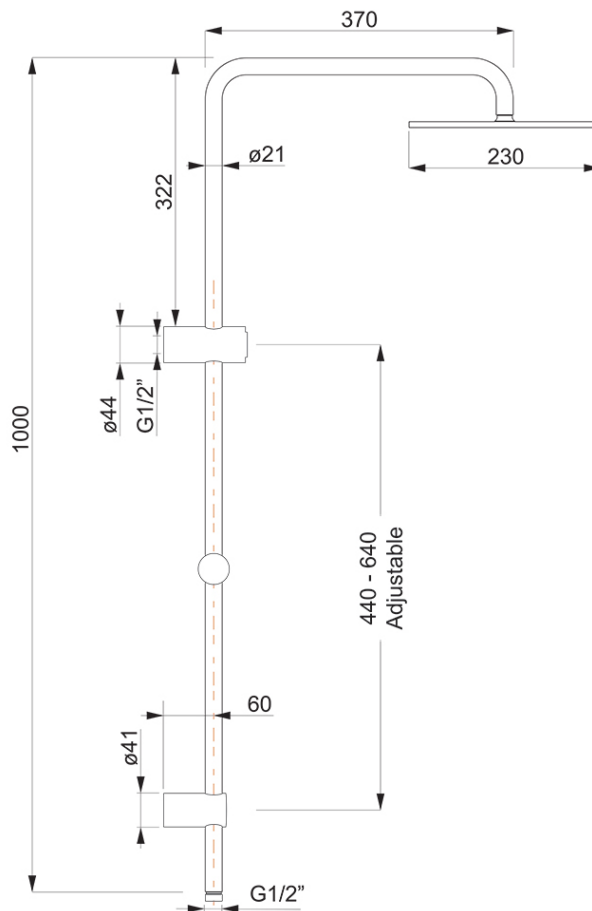

## Product Details

|              |                                       |
|--------------|---------------------------------------|
| <b>Code:</b> | <b>VSS35280B</b>                      |
| Brand:       | Villeroy & Boch                       |
| Range:       | Architectura Style                    |
| Warranty:    | 7 Years*                              |
| WELS:        | HH 3 STAR (OH 3 STAR) Star 9 LPM, Reg |
| #: S14456    |                                       |

## Technical Specification

### Additional Notes

- 230Ø Overhead
- 110Ø 3 Function Handpiece
- Easy Clean Silicon Nozzles
- 1500mm Shower Hose
- Push Button Diverter Activation

\*Please visit [argentaust.com.au/warranty](http://argentaust.com.au/warranty) to view the full warranty