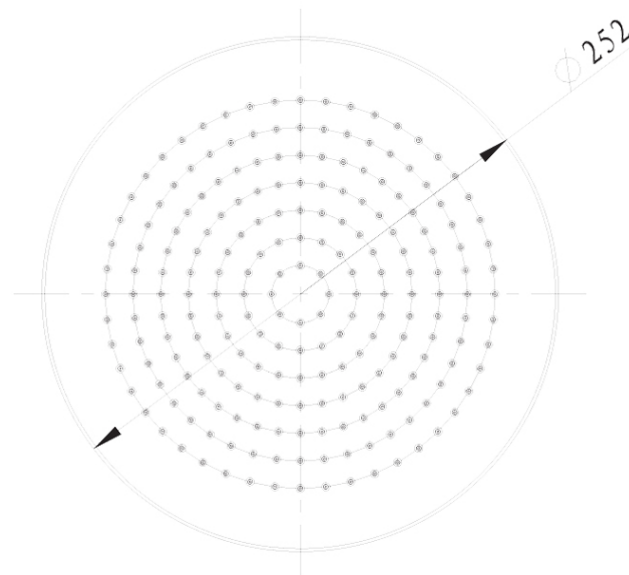

Additional Features

Technical Specification

Required Product

Recommended Products

Additional Notes

- 250Ø Overhead
- Easy Clean Silicon Nozzles
- Shower Arm Not Included

*Please visit argentaust.com.au/warranty to view the full warranty

Note: All dimensions are in millimetres and are subject to normal manufacturing variations. Always use the physical product measurements for cut-outs and rough-ins as the technical details shown may differ from the actual product. Use acetic cured silicone sealant. Do not use epoxy type adhesives. Clean with damp cloth. Do not use abrasive cleaners, liquids or pastes.