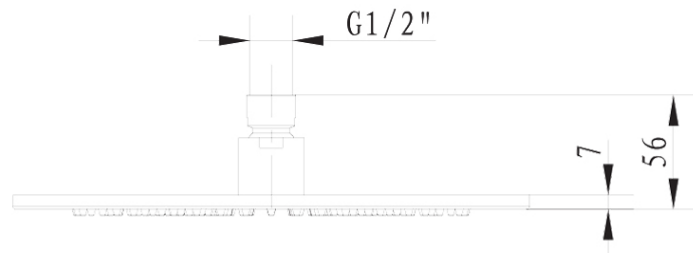

Additional Features

Technical Specification

Required Product

Recommended Products

Additional Notes

- 250Ø Overhead
- Easy Clean Silicon Nozzles
- Shower Arm Not Included

*Please visit argentaust.com.au/warranty to view the full warranty

Note: All dimensions are in millimetres and are subject to normal manufacturing variations. Always use the physical product measurements for cut-outs and rough-ins as the technical details shown may differ from the actual product. Use acetic cured silicone sealant. Do not use epoxy type adhesives. Clean with damp cloth. Do not use abrasive cleaners, liquids or pastes.