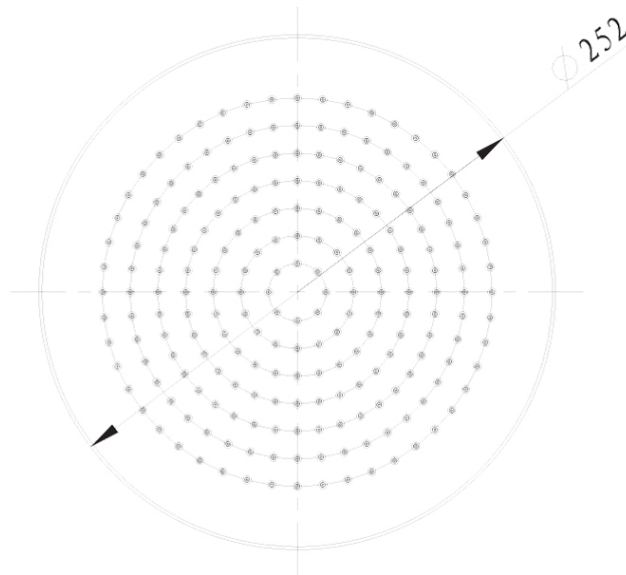

*Please visit argentaust.com.au/warranty to view the full warranty

Note: All dimensions are in millimetres and are subject to normal manufacturing variations. Always use the physical product measurements for cut-outs and rough-ins as the technical details shown may differ from the actual product. Use acetic cured silicone sealant. Do not use epoxy type adhesives. Clean with damp cloth. Do not use abrasive cleaners, liquids or pastes.