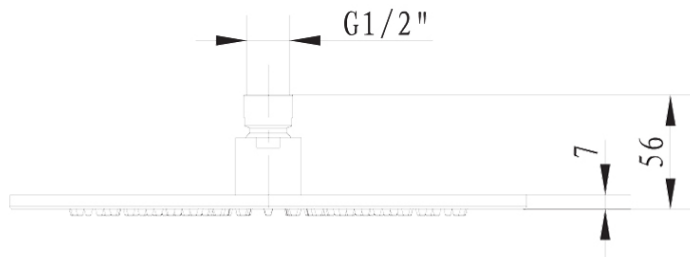

Embrace 250 Overhead Shower

Brushed Nickel

Product Image **Product Details**

Code: VSH401280B
Brand: Villeroy & Boch
Range: Embrace
Warranty: 7 Years*
WELS: 3 Star 9.0 LPM, Reg #: S13907 (V)

Additional Features **Technical Specification**

Required Product

Recommended Products

Additional Notes

- 250Ø Overhead
- Easy Clean Silicon Nozzles
- Shower Arm Not Included

*Please visit argentaust.com.au/warranty to view the full warranty

Note: All dimensions are in millimetres and are subject to normal manufacturing variations. Always use the physical product measurements for cut-outs and rough-ins as the technical details shown may differ from the actual product. Use acetic cured silicone sealant. Do not use epoxy type adhesives. Clean with damp cloth. Do not use abrasive cleaners, liquids or pastes.