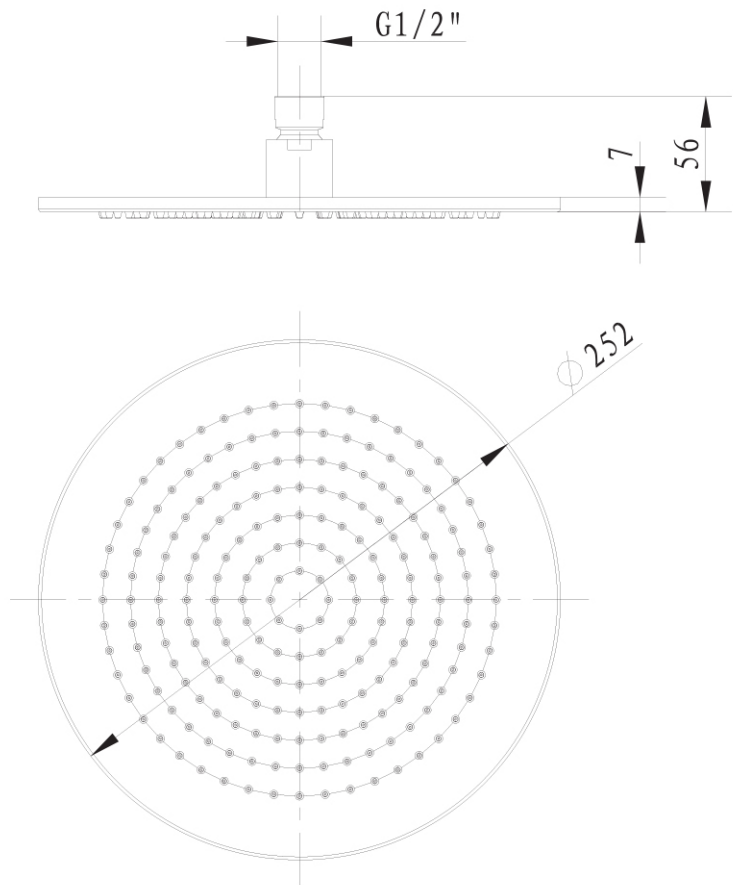

Embrace 250 Overhead Shower

Product Image

Product Details

SKU:	VSH401250B
Brand:	Villeroy & Boch
Range:	Embrace
Warranty:	15 Years
WELS:	3 Star 9 LPM, Reg #: S13907

Additional Features

Technical Specification

Note: All dimensions are in millimetres and are subject to normal manufacturing variations. Always use the physical product measurements for cut-outs and rough-ins as the technical details shown may differ from the actual product. Use acetic cured silicone sealant. Do not use epoxy type adhesives. Clean with damp cloth. Do not use abrasive cleaners, liquids or pastes.