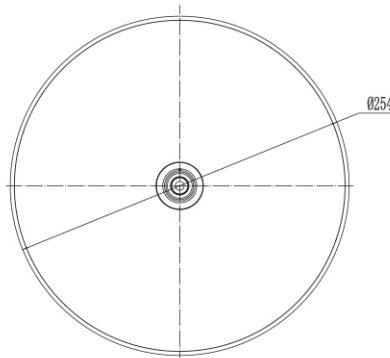

Architectura Start 250 Overhead Shower

| Product Image | Product Details |
|---------------|-----------------|
|---------------|-----------------|

| | |
|--------------------------------------------------------------------------------------------------------------------------------------|-----------------------------------------------------------------------------------------------------------------------------------------------------------------------------------------|
| <p>SKU: Brand: Range: Warranty: WELS:</p> | <p>VSH26250B Villeroy & Boch Architectura Start 15 Years 3 Star 9 LPM, Reg #: S14235</p> |
|--------------------------------------------------------------------------------------------------------------------------------------|-----------------------------------------------------------------------------------------------------------------------------------------------------------------------------------------|

- * 250Ø overhead
- * Easy Clean Silicon Nozzles

Note: All dimensions are in millimetres and are subject to normal manufacturing variations. Always use the physical product measurements for cut-outs and rough-ins as the technical details shown may differ from the actual product. Use acetic cured silicone sealant. Do not use epoxy type adhesives. Clean with damp cloth. Do not use abrasive cleaners, liquids or pastes.