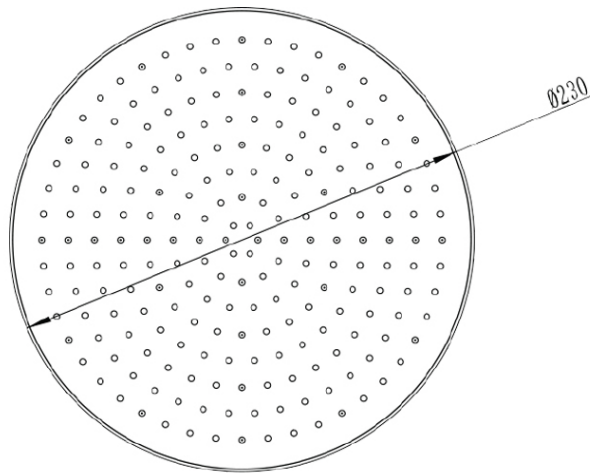

Additional Features

Technical Specification

Required Product

Recommended Products

Additional Notes

- 230Ø Overhead
- Easy Clean Silicon Nozzles
- Shower Arm Not Included

*Please visit argentaust.com.au/warranty to view the full warranty

Note: All dimensions are in millimetres and are subject to normal manufacturing variations. Always use the physical product measurements for cut-outs and rough-ins as the technical details shown may differ from the actual product. Use acetic cured silicone sealant. Do not use epoxy type adhesives. Clean with damp cloth. Do not use abrasive cleaners, liquids or pastes.