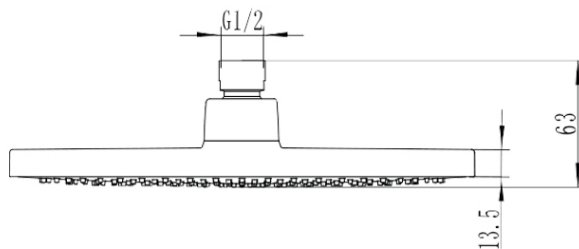

Additional Features

Technical Specification

Required Product

Recommended Products

Additional Notes

- 230Ø Overhead
- Easy Clean Silicon Nozzles
- Shower Arm Not Included

*Please visit argentaust.com.au/warranty to view the full warranty

Note: All dimensions are in millimetres and are subject to normal manufacturing variations. Always use the physical product measurements for cut-outs and rough-ins as the technical details shown may differ from the actual product. Use acetic cured silicone sealant. Do not use epoxy type adhesives. Clean with damp cloth. Do not use abrasive cleaners, liquids or pastes.