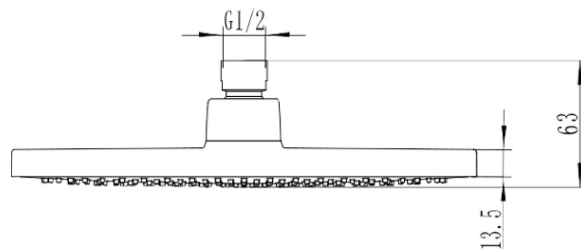

*Please visit argentaust.com.au/warranty to view the full warranty

Note: All dimensions are in millimetres and are subject to normal manufacturing variations. Always use the physical product measurements for cut-outs and rough-ins as the technical details shown may differ from the actual product. Use acetic cured silicone sealant. Do not use epoxy type adhesives. Clean with damp cloth. Do not use abrasive cleaners, liquids or pastes.