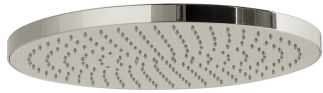

# Architectura Style 230 Overhead Shower

Brushed Nickel

**Product Image** **Product Details**

**Code:** VSH052380  
**Brand:** Villeroy & Boch  
**Range:** Architectura Style  
**Warranty:** 7 Years\*  
**WELS:** 3 Star 9.0 LPM, Reg #: S14464 (V)

**Additional Features** **Technical Specification**

**Required Product**

**Recommended Products**

**Additional Notes**

- 230Ø Overhead
- Easy Clean Silicon Nozzles
- Shower Arm Not Included

\*Please visit [argentaust.com.au/warranty](http://argentaust.com.au/warranty) to view the full warranty