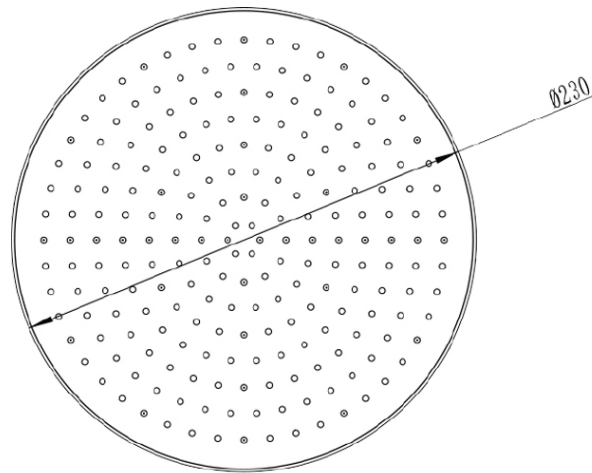

*Please visit argentaust.com.au/warranty to view the full warranty

Note: All dimensions are in millimetres and are subject to normal manufacturing variations. Always use the physical product measurements for cut-outs and rough-ins as the technical details shown may differ from the actual product. Use acetic cured silicone sealant. Do not use epoxy type adhesives. Clean with damp cloth. Do not use abrasive cleaners, liquids or pastes.