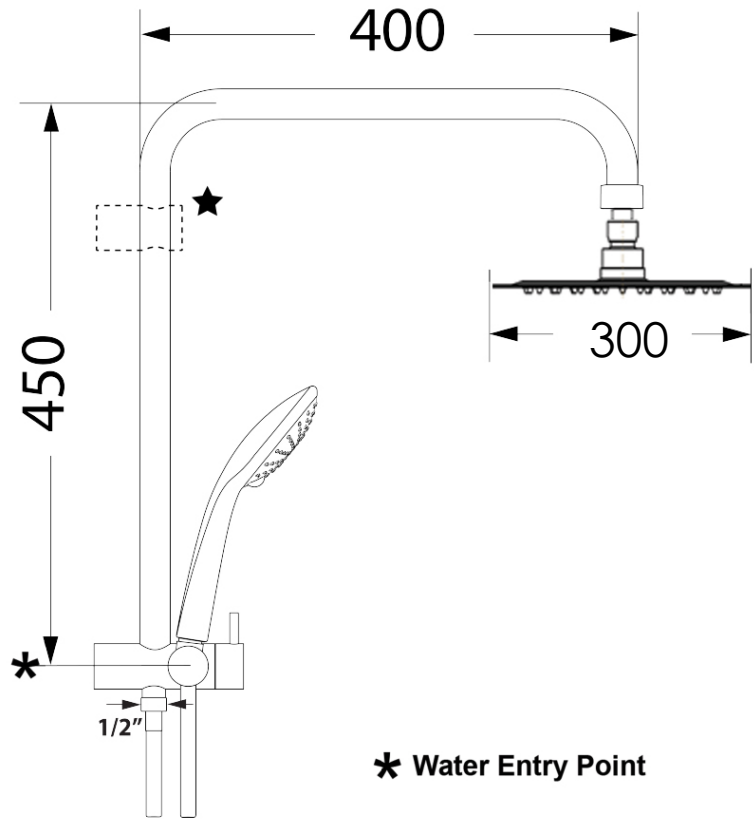

# Embrace Elite 300 Square Combination Shower

**Product Image** **Product Details**

**Code:** VSC72300B  
**Brand:** Villeroy & Boch  
**Range:** Embrace  
**Warranty:** 15 Years\*  
**WELS:** OH 3 STAR (HH 3 STAR) 9 LPM, Reg #: S13353

*Note: All dimensions are in millimetres and are subject to normal manufacturing variations. Always use the physical product measurements for cut-outs and rough-ins as the technical details shown may differ from the actual product. Use acetic cured silicone sealant. Do not use epoxy type adhesives. Clean with damp cloth. Do not use abrasive cleaners, liquids or pastes.*