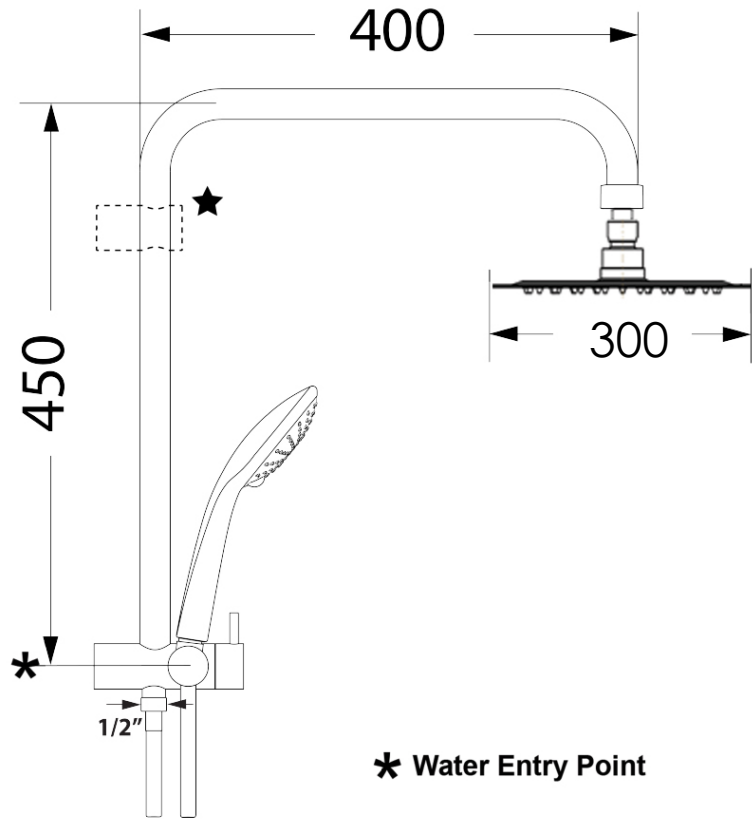

Embrace Elite 300 Combination Shower

Product Image **Product Details**

Code: VSC71300B
Brand: Villeroy & Boch
Range: Embrace
Warranty: 15 Years*
WELS: OH 3 STAR (HH 3 STAR) 9 LPM,
 Reg #: S13352

Additional Features **Technical Specification**

Required Product

Recommended Products

Additional Notes

- 300Ø Overhead
- 3 Function Handpiece
- Easy Clean Silicon Nozzles

In accordance with AS/NZS 6400
Licence No. 0008
Argent Australia

*Please visit argentaust.com.au/warranty to view the full warranty

Note: All dimensions are in millimetres and are subject to normal manufacturing variations. Always use the physical product measurements for cut-outs and rough-ins as the technical details shown may differ from the actual product. Use acetic cured silicone sealant. Do not use epoxy type adhesives. Clean with damp cloth. Do not use abrasive cleaners, liquids or pastes.