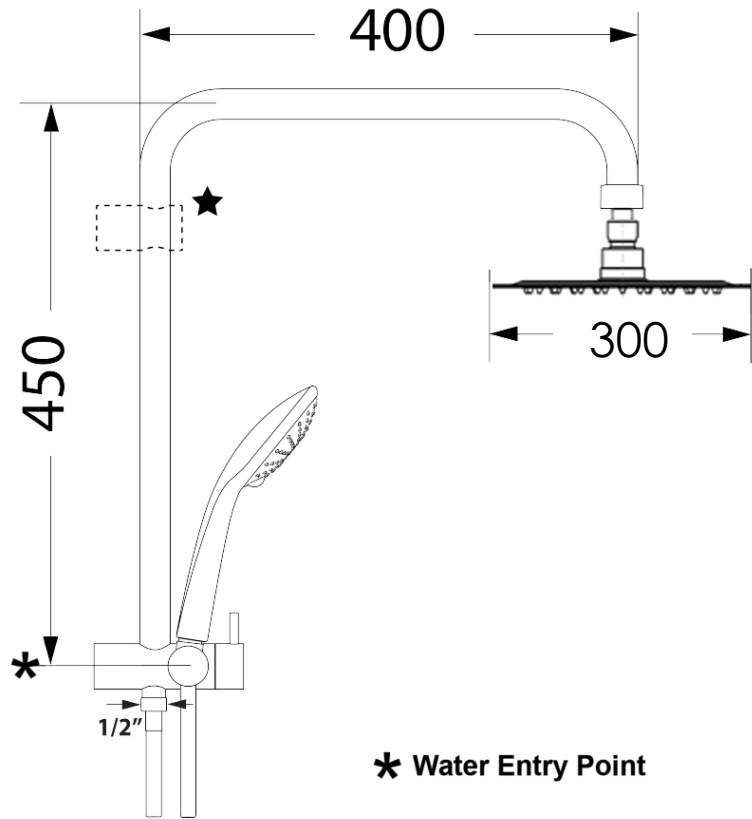

Embrace 300 Square Combination Shower

Product Image

Product Details

Code: VSC62300B
Brand: Villeroy & Boch
Range: Embrace
Warranty: 15 Years*
WELS: OH 3 STAR (HH 3 STAR) 9 LPM,
 Reg #: S13355

Additional Features

Technical Specification

Required Product

Recommended Products

Additional Notes

- 300Ø Overhead
- 3 Function Handpiece
- Easy Clean Silicon Nozzles

* Water Entry Point

*Please visit argentaust.com.au/warranty to view the full warranty

Note: All dimensions are in millimetres and are subject to normal manufacturing variations. Always use the physical product measurements for cut-outs and rough-ins as the technical details shown may differ from the actual product. Use acetic cured silicone sealant. Do not use epoxy type adhesives. Clean with damp cloth. Do not use abrasive cleaners, liquids or pastes.