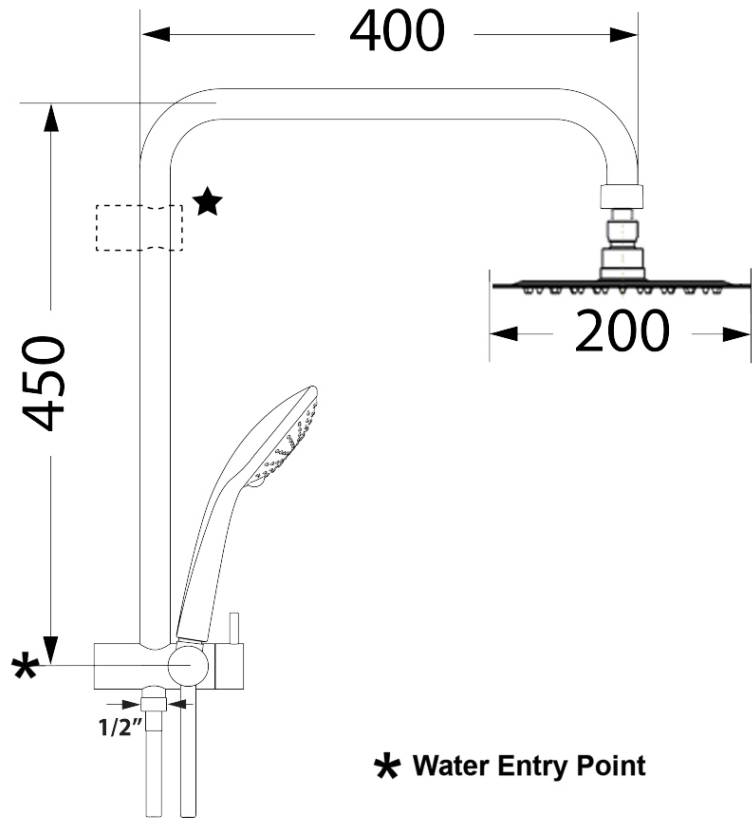

Embrace 200 Square Combination Shower

Product Image	Product Details
---------------	-----------------

Code: Brand: Range: Warranty: WELS: #: S13350	VSC52200B Villeroy & Boch Embrace 15 Years* OH 3 STAR (HH 3 STAR) Star 9 LPM, Reg
---	--

Additional Features	Technical Specification
---------------------	-------------------------

Required Product

Recommended Products

Additional Notes

- 250Ø Overhead
- 3 Function Handpiece
- Easy Clean Silicon Nozzles

*Please visit argentaust.com.au/warranty to view the full warranty

Note: All dimensions are in millimetres and are subject to normal manufacturing variations. Always use the physical product measurements for cut-outs and rough-ins as the technical details shown may differ from the actual product. Use acetic cured silicone sealant. Do not use epoxy type adhesives. Clean with damp cloth. Do not use abrasive cleaners, liquids or pastes.