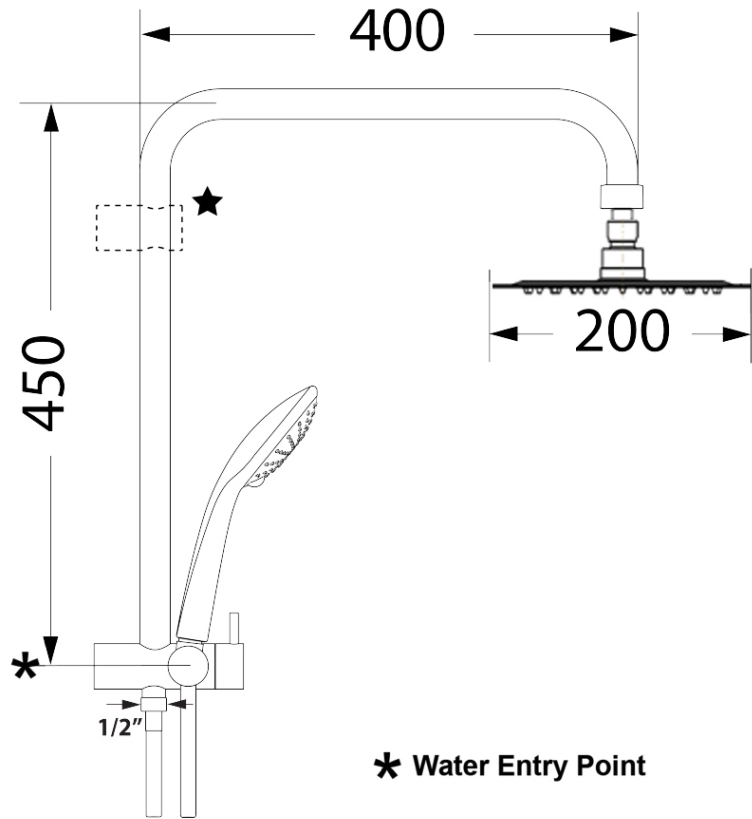

Embrace 200 Combination Shower

Product Image **Product Details**

Code: VSC51200B
Brand: Villeroy & Boch
Range: Embrace
Warranty: 15 Years*
WELS: OH 3 STAR (HH 3 STAR) 9 LPM, Reg #:S13356

Additional Features **Technical Specification**

Required Product

Recommended Products

Additional Notes

- 250Ø Overhead
- 3 Function Handpiece
- Easy Clean Silicon Nozzles

The more stars the more water efficient.
WATER RATING
 www.waterrating.gov.au
9 litres per minute
 Overhead Shower
 In accordance with AS/NZS 6400
 Licence No. 0008
 Argent Australia
 Hand Held Shower
3 Star
 9 litres per minute

*Please visit argentaust.com.au/warranty to view the full warranty

Note: All dimensions are in millimetres and are subject to normal manufacturing variations. Always use the physical product measurements for cut-outs and rough-ins as the technical details shown may differ from the actual product. Use acetic cured silicone sealant. Do not use epoxy type adhesives. Clean with damp cloth. Do not use abrasive cleaners, liquids or pastes.