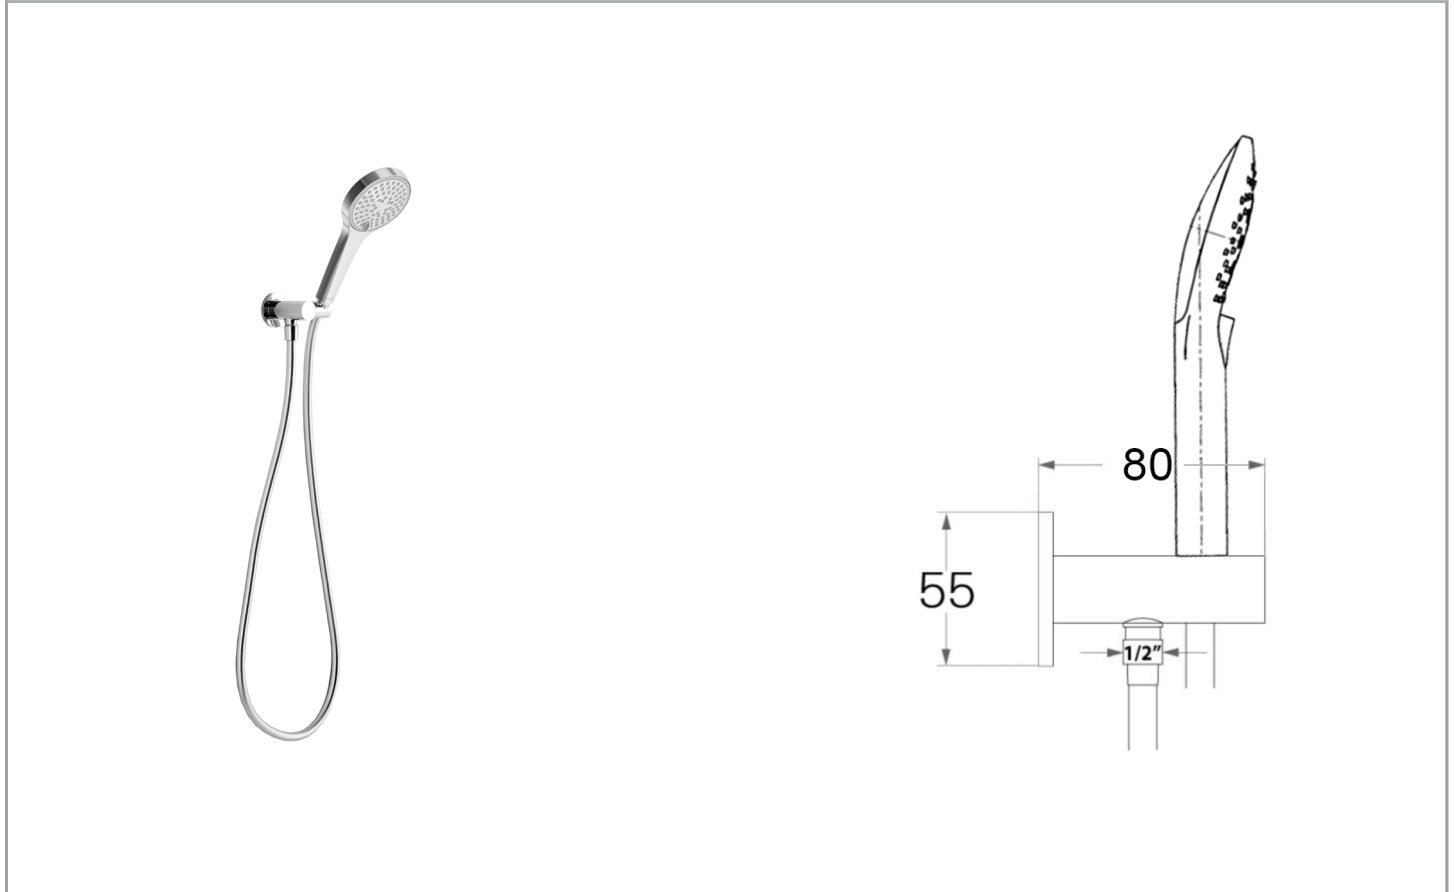

EMBRACE 110 ADJUSTABLE HOOK & UNION SHOWER SET

Product Image	Technical Specification
---------------	-------------------------

Description
<p>Embrace 110 Adjustable Hook & Union Shower Set WELS 3 STAR 9LPM</p> <p>VSB81000B</p>

Additional Information
<p>3 Function Handpiece Easy Clean Silicon Nozzles</p>
