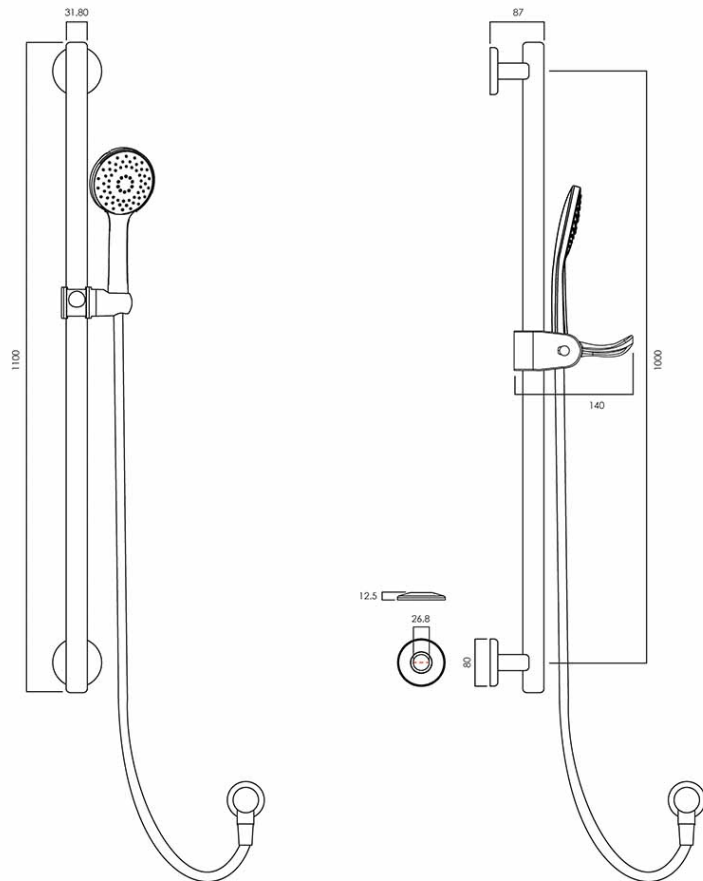

ViCare Trio Designer 32 Rail Set

Matte Black

Product Image

Product Details

Code:	VCR050BDB95
Brand:	Villeroy & Boch
Range:	Architectura Style ViCare
Warranty:	7 Years*
WELS:	4 Star 7.5 LPM, Reg #: S17628

Additional Features

Required Product

Recommended Products
 Matching Advantage Designer Grab Rails

Additional Notes

- Advantage Seal
- Easy Clean Silicon nozzles
- 110mm Diameter Handpiece

Installation Instructions
 * T Style Flange assembly with Easy Install grub screw fitment

Technical Specification

*Please visit argentaust.com.au/warranty to view the full warranty

Note: All dimensions are in millimetres and are subject to normal manufacturing variations. Always use the physical product measurements for cut-outs and rough-ins as the technical details shown may differ from the actual product. Use acetic cured silicone sealant. Do not use epoxy type adhesives. Clean with damp cloth. Do not use abrasive cleaners, liquids or pastes.