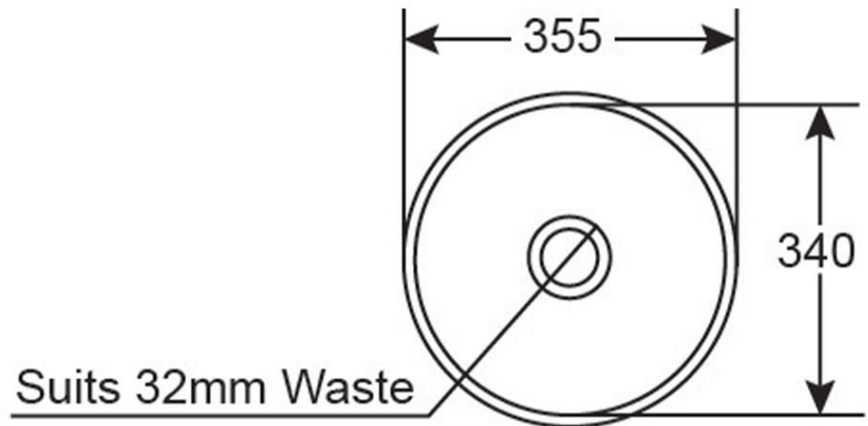

Grace Neu 355 Round Vessel Basin

Matte White | No Tap Hole | No Overflow

Product Image

Product Details

Code:	V3135MW
Brand:	Argent
Range:	Grace Neu
Warranty:	10 Years*
Product Width:	355 mm
Product Depth:	355 mm
WELS:	N/A

Additional Features

Required Product
32mm waste

Recommended Products
K316-D PUW series for matching tapware, K316-DMWV for matching ceramic

Additional Notes
• Matte White Finish

Installation Instructions
* Counter Top Installation

Technical Specification

*Please visit argentaust.com.au/warranty to view the full warranty

Note: All dimensions are in millimetres and are subject to normal manufacturing variations. It is recommended to use the physical product measurements for cut-outs and rough-ins as the technical details shown may differ from the actual product. Use acetic cured silicone sealant. Do not use epoxy type adhesives. Clean with damp cloth. Do not use abrasive cleaners, liquids or pastes.