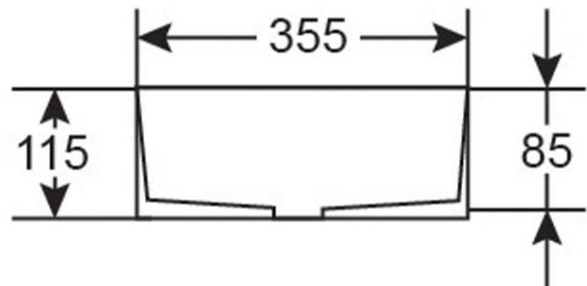

Additional Features

Required Product
32mm waste

Recommended Products
K316-D PUW series for matching tapware, K316-DMWV for matching ceramic

Additional Notes
• Matte White Finish

Installation Instructions
* Counter Top Installation

Technical Specification

*Please visit argentaust.com.au/warranty to view the full warranty

Note: All dimensions are in millimetres and are subject to normal manufacturing variations. It is recommended to use the physical product measurements for cut-outs and rough-ins as the technical details shown may differ from the actual product. Use acetic cured silicone sealant. Do not use epoxy type adhesives. Clean with damp cloth. Do not use abrasive cleaners, liquids or pastes.