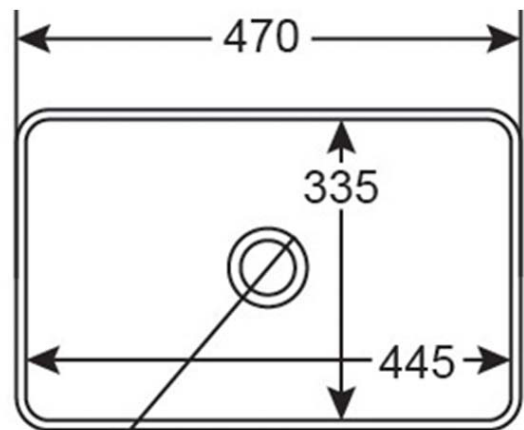

Additional Features

Required Product
32mm Waste

Recommended Products
K316-D PUW series for matching tapware

Additional Notes
• Matte Black Finish

Installation Instructions
* Counter Top Installation

Technical Specification

Suits 32mm Waste

*Please visit argentaust.com.au/warranty to view the full warranty

Note: All dimensions are in millimetres and are subject to normal manufacturing variations. It is recommended to use the physical product measurements for cut-outs and rough-ins as the technical details shown may differ from the actual product. Use acetic cured silicone sealant. Do not use epoxy type adhesives. Clean with damp cloth. Do not use abrasive cleaners, liquids or pastes.