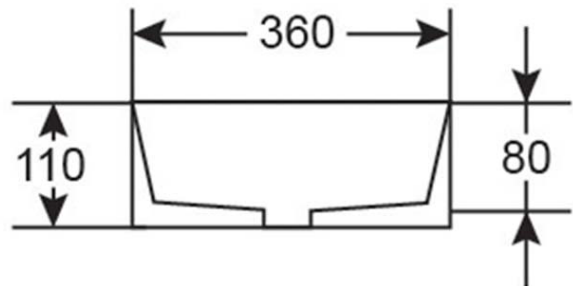

Additional Features

Required Product
32mm Waste

Recommended Products
K316-D PUW series for matching tapware

Additional Notes
• Matte Black Finish

Installation Instructions
* Counter Top Installation

Technical Specification

Suits 32mm Waste

*Please visit argentaust.com.au/warranty to view the full warranty

Note: All dimensions are in millimetres and are subject to normal manufacturing variations. It is recommended to use the physical product measurements for cut-outs and rough-ins as the technical details shown may differ from the actual product. Use acetic cured silicone sealant. Do not use epoxy type adhesives. Clean with damp cloth. Do not use abrasive cleaners, liquids or pastes.