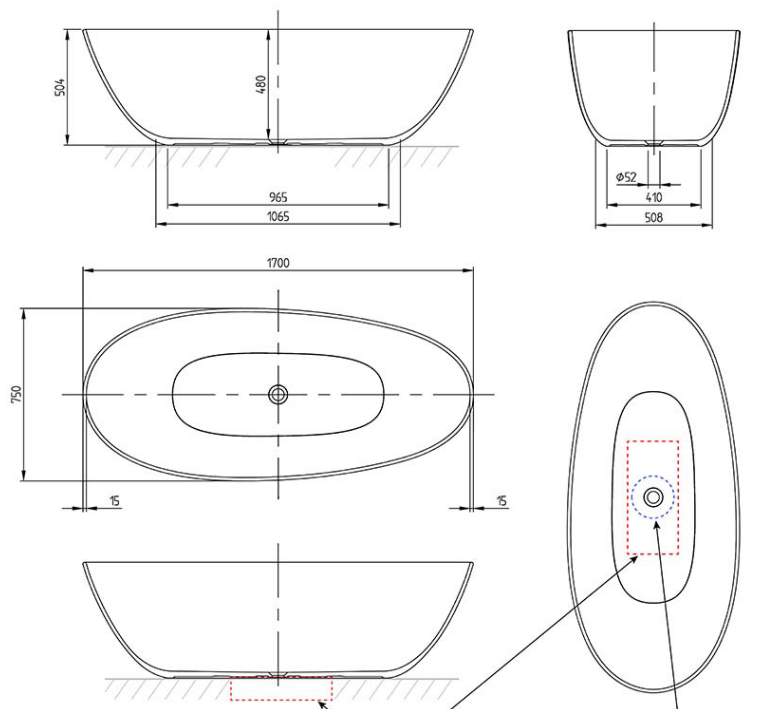

Antao Quarryl Freestanding Bath

Stone White | No Overflow

Product Image **Product Details**

Code:	UBQ170TAO7V-RW
Brand:	Villeroy & Boch
Range:	Antao
Warranty:	10 Years*
Product Length:	1700 mm
Product Width:	750 mm
Product Height:	504 mm
Litre Capacity:	212 L

Additional Features **Technical Specification**

Required Product
Bath requires recessed area in floor for plumbing connections

Recommended Products
Classic Freestanding Bath Spout

Additional Notes

- Quarryl

Installation Instructions

- * ATTENTION Bath requires recessed area in floor for plumbing connections
- * Confirm local waterproofing and drainage requirements for recess with local authorities

ATTENTION: Bath requires recessed area in floor for plumbing connections. Confirm local waterproofing and drainage requirements with local authorities.

Installation Notes: Block-out/recess floor for waste 500x225x100mm deep.

Floor Waste Location: Floor waste must be located on radius line as indicated, not directly below bath waste position.

*Please visit argentaust.com.au/warranty to view the full warranty