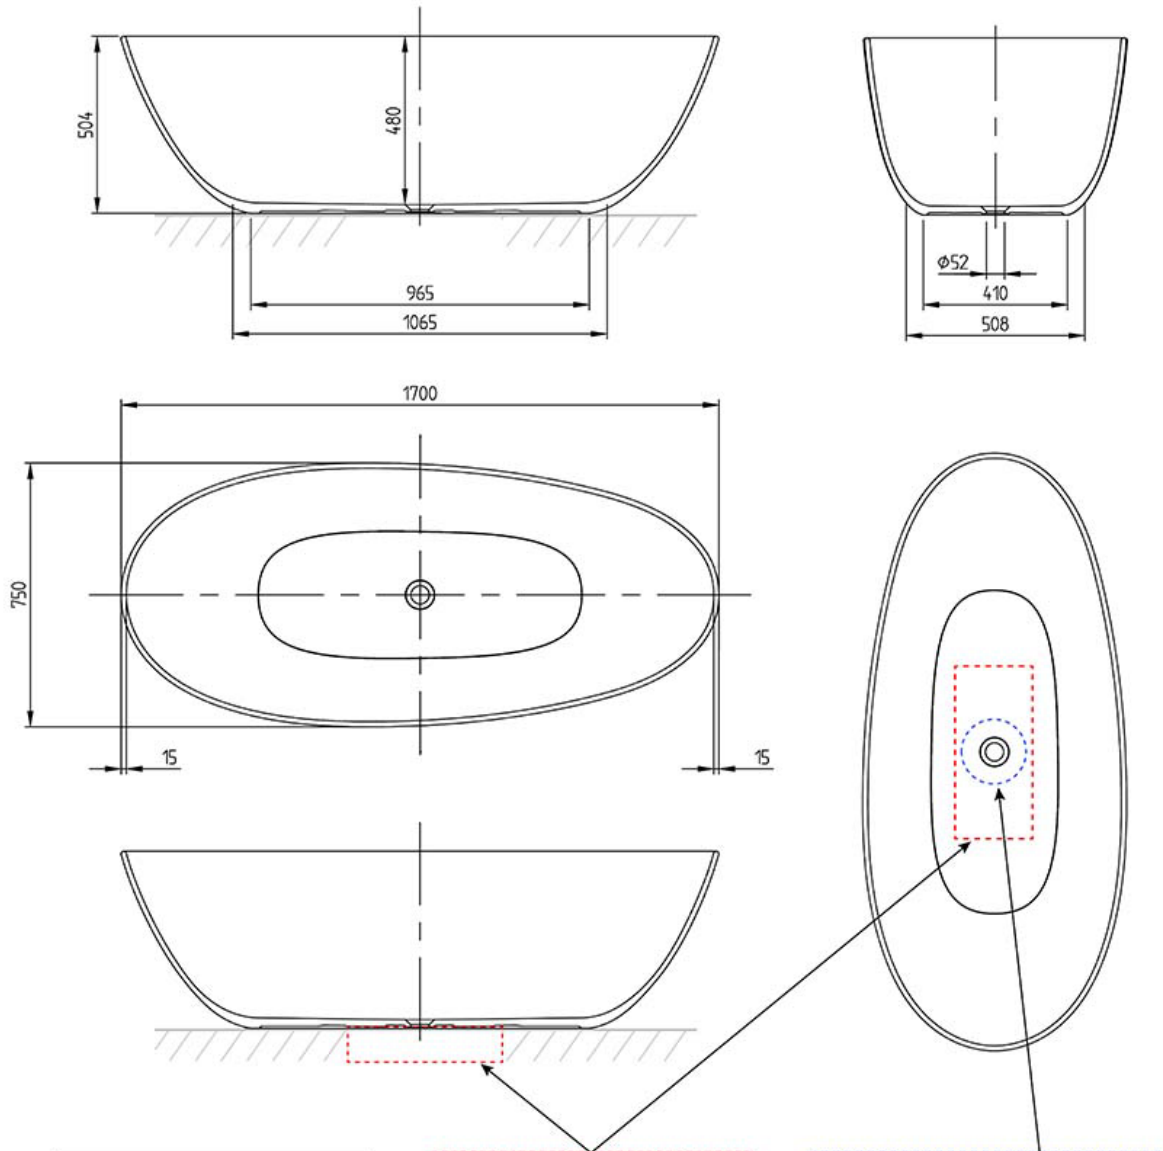

Antao Quaryl Freestanding Bath

White Alpine | No Overflow

Product Image Product Details

Code:	UBQ170TAO7V-01
Brand:	Villeroy & Boch
Range:	Antao
Warranty:	10 Years*
Product Length:	1700 mm
Product Width:	750 mm
Product Height:	504 mm
Litre Capacity:	212 L

Additional Features

Required Product
Bath requires recessed area in floor for plumbing connections

Recommended Products
Classic Freestanding Bath Spout

Additional Notes

- Quaryl

Installation Instructions

- * ATTENTION Bath requires recessed area in floor for plumbing connections
- * Confirm local waterproofing and drainage requirements for recess with local authorities
- * Weight 63kg

See over page for dimensional drawing

Antao Quaryl Freestanding Bath

White Alpine | No Overflow

Technical Specification

ATTENTION: Bath requires recessed area in floor for plumbing connections. Confirm local waterproofing and drainage requirements with local authorities.

Installation Notes:
Block-out/recess floor for waste 500x225x100mm deep.

Floor Waste Location:
Floor waste must be located on radius line as indicated, not directly below bath waste position.

*Please visit argentaust.com.au/warranty to view the full warranty