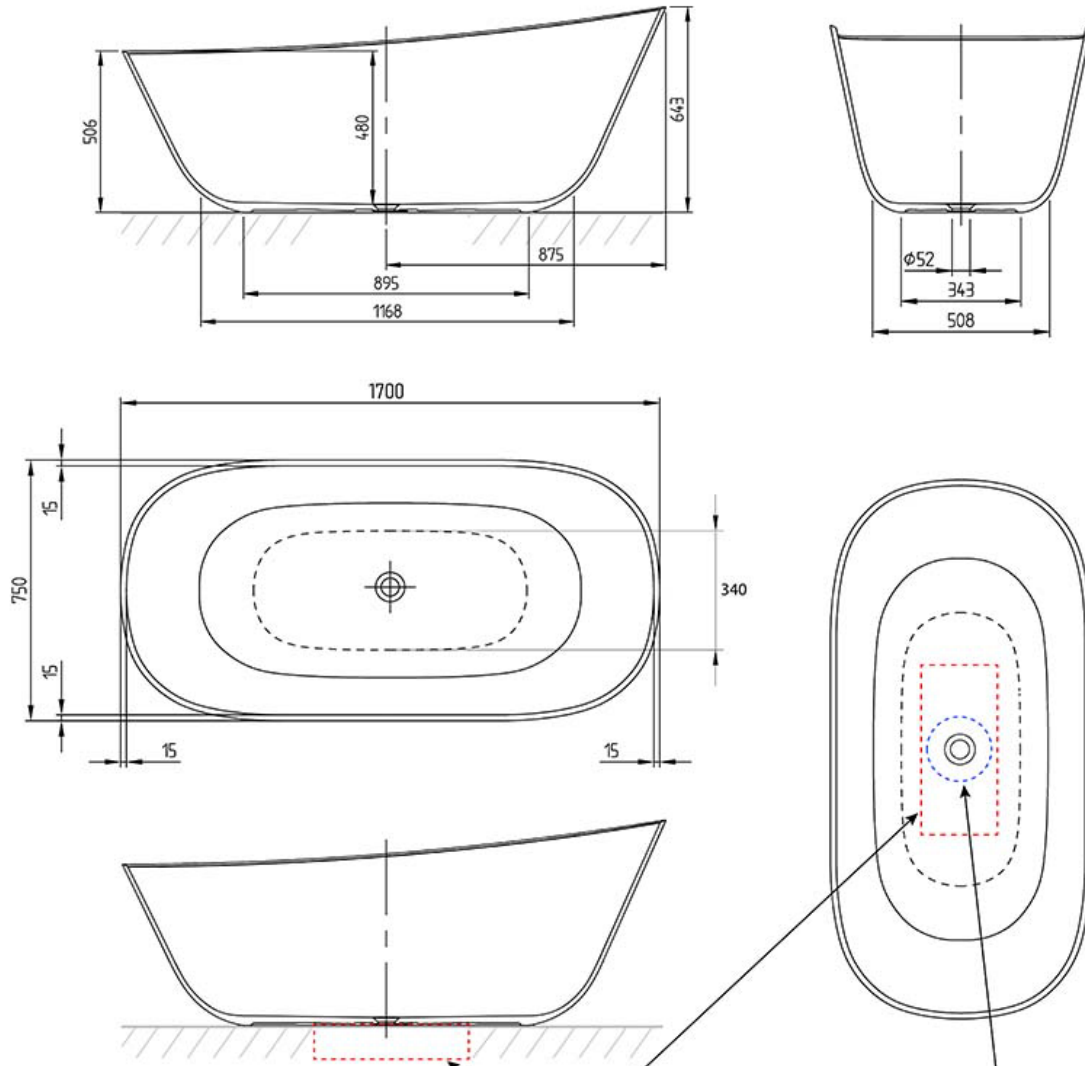

Theano 1700 Curved Quaryl Freestanding Bath

Stone White | No Overflow

Product Image	Product Details
---------------	-----------------

Code:	UBQ170ANH7F200V-RW
Brand:	Villeroy & Boch
Range:	Theano
Warranty:	10 Years*
Product Length:	1700 mm
Product Width:	750 mm
Product Height:	640 mm
Litre Capacity:	250 L

Additional Features

Required Product
Bath requires recessed area in floor for plumbing connections

Recommended Products
Classic Freestanding Bath Spout

Additional Notes

- Quaryl

Installation Instructions

- * ATTENTION Bath requires recessed area in floor for plumbing connections
- * Confirm local waterproofing and drainage requirements for recess with local authorities

See over page for dimensional drawing

Theano 1700 Curved Quarryl Freestanding Bath

Stone White | No Overflow

Technical Specification

ATTENTION: Bath requires recessed area in floor for plumbing connections. Confirm local waterproofing and drainage requirements with local authorities.

Installation Notes:
Block-out/recess floor for waste 500x225x100mm deep.

Floor Waste Location:
Floor waste must be located on radius line as indicated, not directly below bath waste position.

*Please visit argentaust.com.au/warranty to view the full warranty