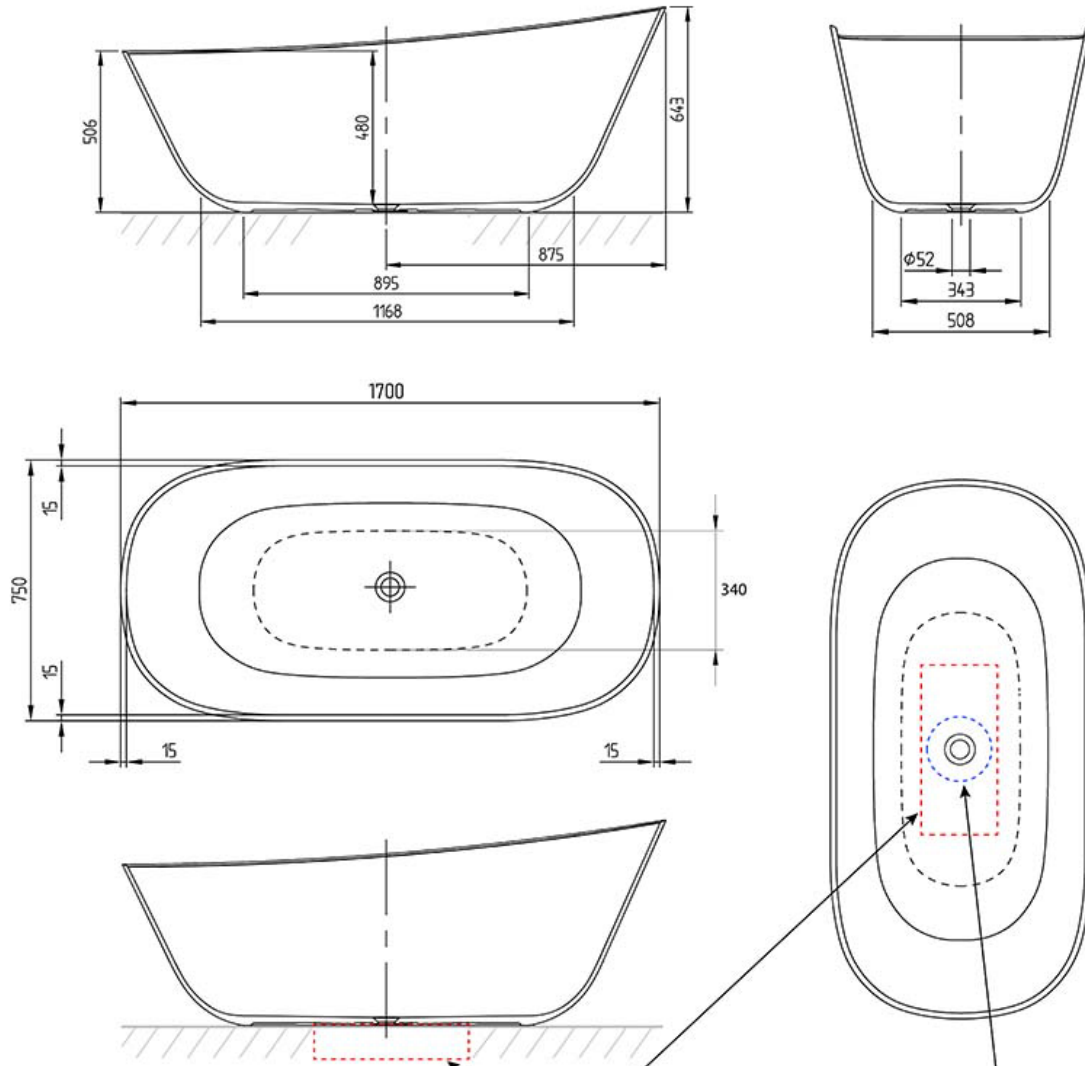

Theano 1700 Curved Quaryl Freestanding Bath

Stone White | No Overflow

Product Image Product Details

Code:	UBQ170ANH7F200V-RW
Brand:	Villeroy & Boch
Range:	Theano
Warranty:	10 Years*
Product Length:	1700 mm
Product Width:	750 mm
Product Height:	640 mm
Litre Capacity:	250 L

Additional Features

Required Product
Bath requires recessed area in floor for plumbing connections

Recommended Products
Classic Freestanding Bath Spout

Additional Notes

- Quaryl

Installation Instructions

- * ATTENTION Bath requires recessed area in floor for plumbing connections
- * Confirm local waterproofing and drainage requirements for recess with local authorities
- * Weight 62.5kg

See over page for dimensional drawing

Theano 1700 Curved Quarryl Freestanding Bath

Stone White | No Overflow

Technical Specification

ATTENTION: Bath requires recessed area in floor for plumbing connections. Confirm local waterproofing and drainage requirements with local authorities.

Installation Notes:
Block-out/recess floor for waste 500x225x100mm deep.

Floor Waste Location:
Floor waste must be located on radius line as indicated, not directly below bath waste position.

*Please visit argentaust.com.au/warranty to view the full warranty