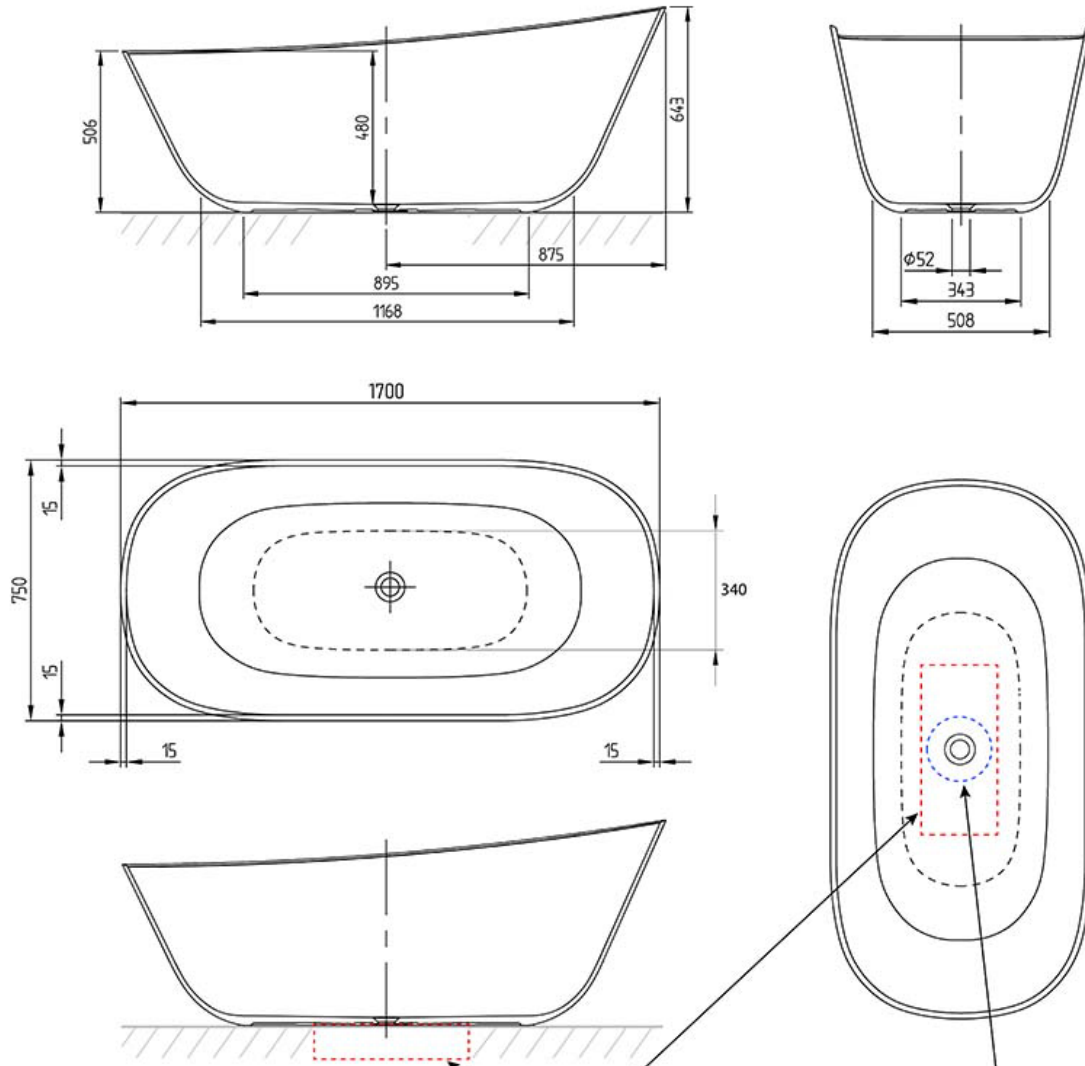

Theano 1700 Curved Quarry Freestanding Bath

Grey | No Overflow

Product Image	Product Details
---------------	-----------------

Code:	UBQ170ANH7F200V-3S
Brand:	Villeroy & Boch
Range:	Theano
Warranty:	10 Years*
Product Length:	1700 mm
Product Width:	750 mm
Product Height:	640 mm
Litre Capacity:	250 L

Additional Features

Required Product
Bath requires recessed area in floor for plumbing connections

Recommended Products
Classic Freestanding Bath Spout

Additional Notes

- Quarryl

Installation Instructions

- * ATTENTION Bath requires recessed area in floor for plumbing connections
- * Confirm local waterproofing and drainage requirements for recess with local authorities

See over page for dimensional drawing

Theano 1700 Curved Quaryl Freestanding Bath

Grey | No Overflow

Technical Specification

ATTENTION: Bath requires recessed area in floor for plumbing connections. Confirm local waterproofing and drainage requirements with local authorities.

Installation Notes:
Block-out/recess floor for waste 500x225x100mm deep.

Floor Waste Location:
Floor waste must be located on radius line as indicated, not directly below bath waste position.

*Please visit argentaust.com.au/warranty to view the full warranty