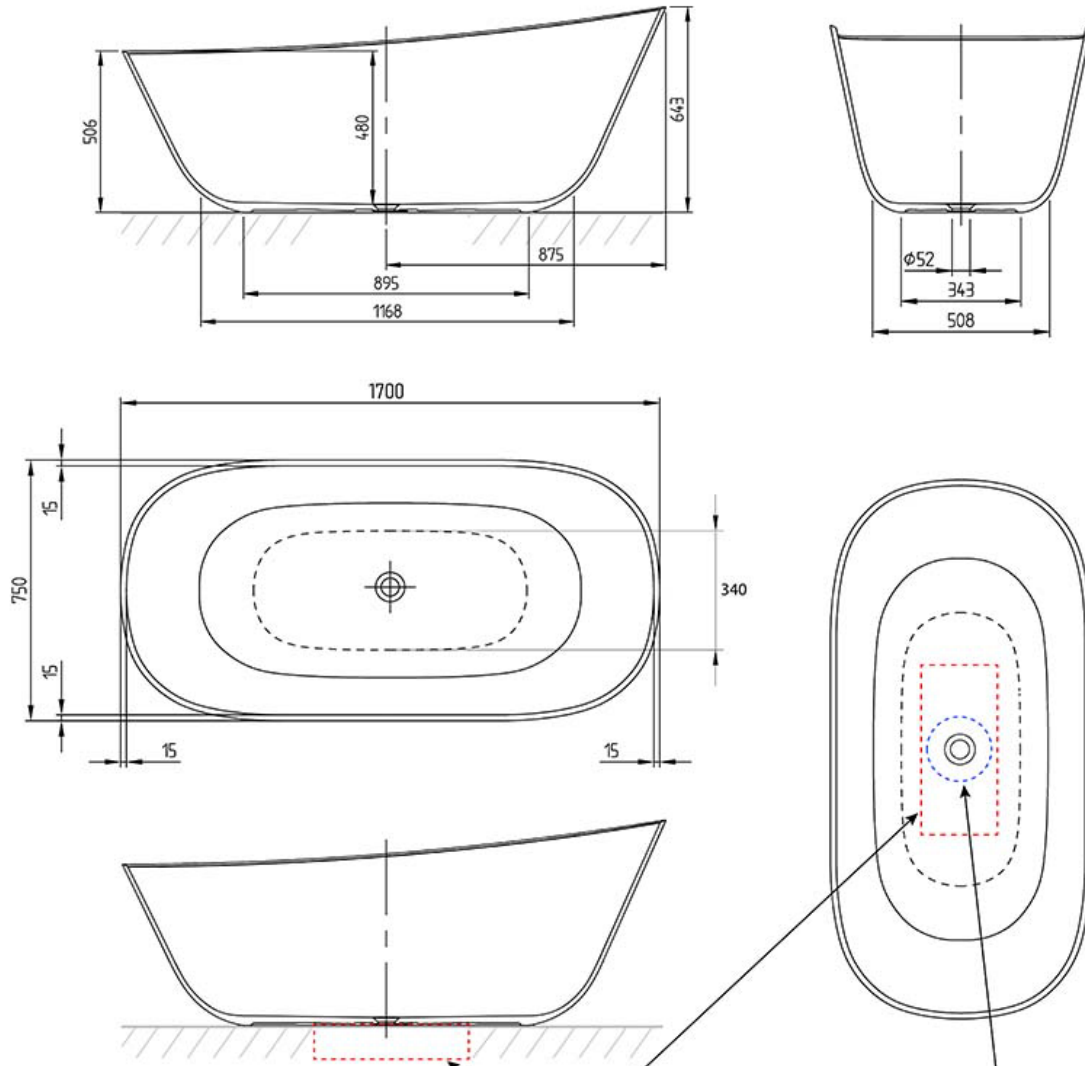

Theano 1700 Curved Quarry Freestanding Bath

Grey | No Overflow

Product Image Product Details

Code:	UBQ170ANH7F200V-3S
Brand:	Villeroy & Boch
Range:	Theano
Warranty:	10 Years*
Product Length:	1700 mm
Product Width:	750 mm
Product Height:	640 mm
Litre Capacity:	250 L

Additional Features

Required Product
Bath requires recessed area in floor for plumbing connections

Recommended Products
Classic Freestanding Bath Spout

Additional Notes

- Quarryl

Installation Instructions

- * ATTENTION Bath requires recessed area in floor for plumbing connections
- * Confirm local waterproofing and drainage requirements for recess with local authorities
- * Weight 62.5kg

See over page for dimensional drawing

Theano 1700 Curved Quarryl Freestanding Bath

Grey | No Overflow

Technical Specification

ATTENTION: Bath requires recessed area in floor for plumbing connections. Confirm local waterproofing and drainage requirements with local authorities.

Installation Notes:
Block-out/recess floor for waste 500x225x100mm deep.

Floor Waste Location:
Floor waste must be located on radius line as indicated, not directly below bath waste position.

*Please visit argentaust.com.au/warranty to view the full warranty