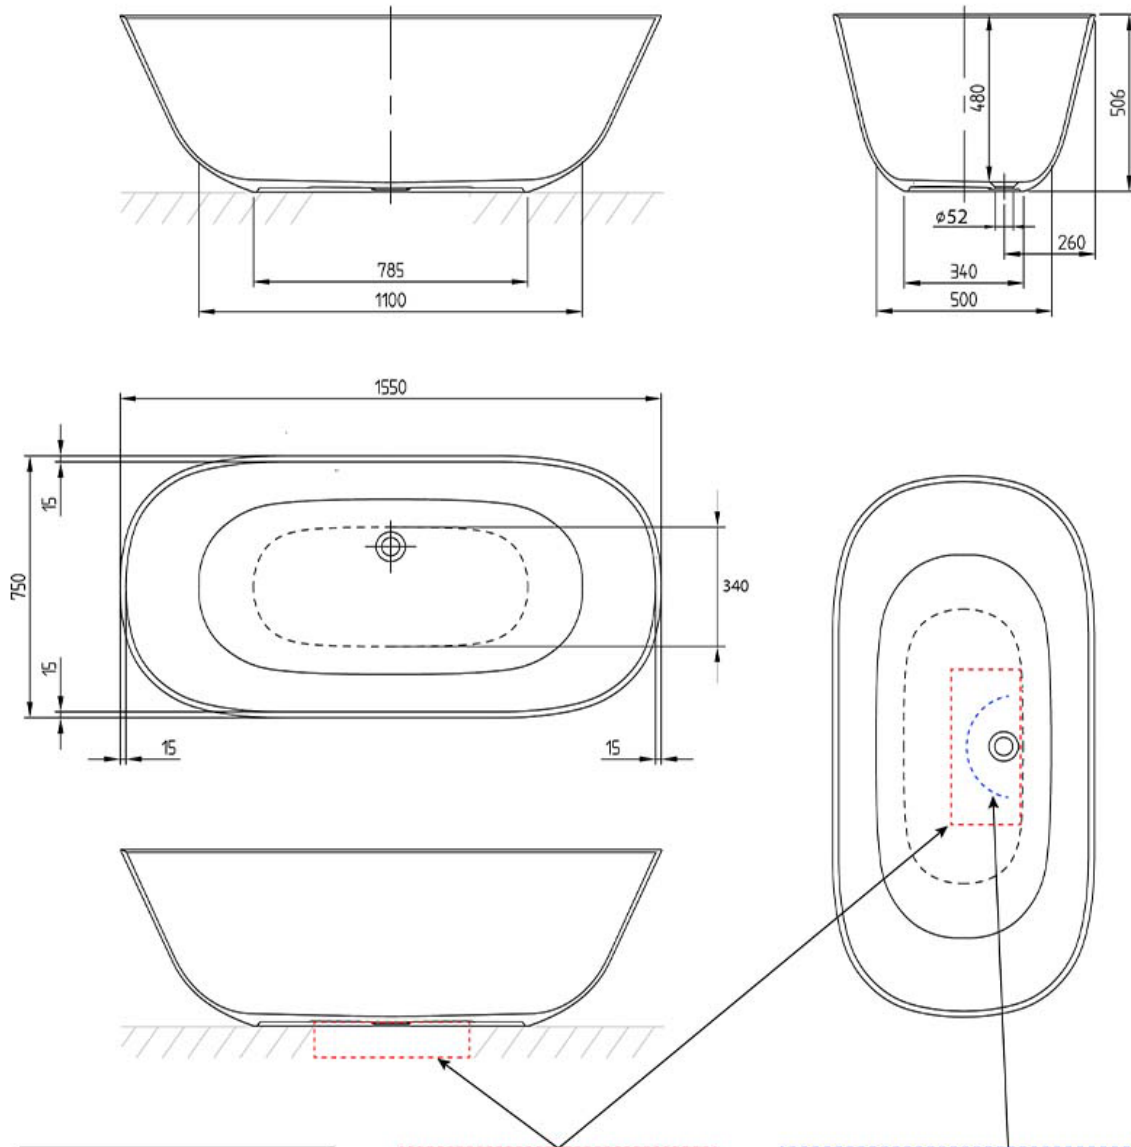

# Theano 1550 Quaryl Freestanding Bath

White Alpine | No Overflow

Product Image	Product Details
---------------	-----------------

<b>Code:</b>	<b>UBQ155ANH7F200V-01</b>
Brand:	Villeroy & Boch
Range:	Theano
Warranty:	10 Years*
Product Length:	1,550 mm
Product Width:	750 mm
Product Height:	506 mm
Litre Capacity:	250 L

## Additional Features

**Required Product**  
Bath requires recessed area in for before plumbing connections

**Recommended Products**  
Classic Freestanding Bath Spout

**Additional Notes**

- Quaryl

**Installation Instructions**

- \* ATTENTION Bath requires recessed area in for before plumbing connections
- \* Confirm local waterproofing and drainage requirements for recess with local authorities
- \* Weight 84.4kg

See over page for dimensional drawing

## Technical Specification

**ATTENTION:** Bath requires recessed area in floor for plumbing connections. Confirm local waterproofing and drainage requirements with local authorities.

**Installation Notes:**  
Block-out/recess floor for waste 500x225x100mm deep.