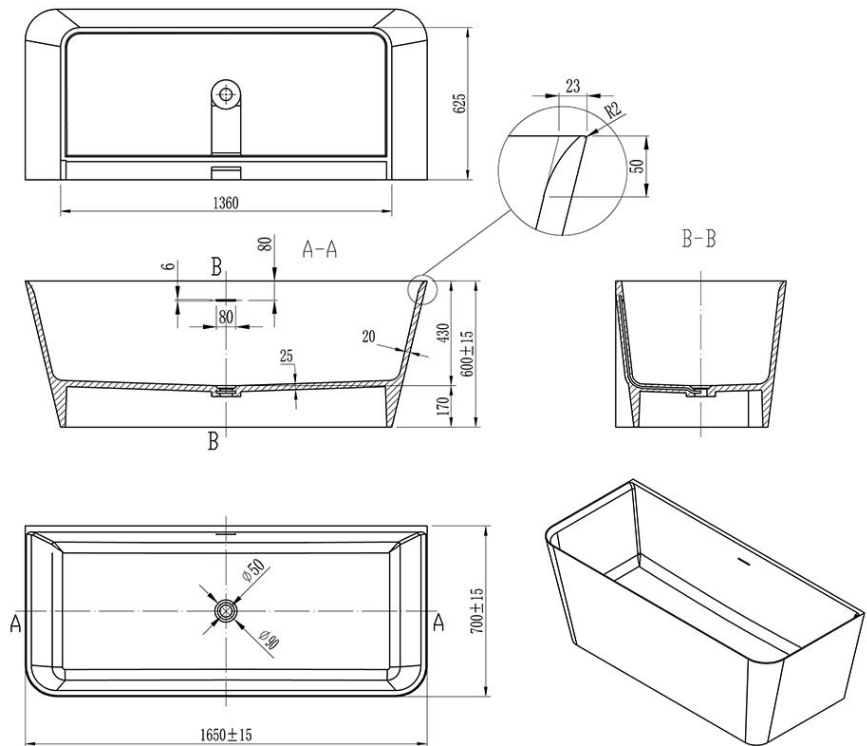

Collaro 1650 CastStone Back to Wall Freestanding Bath

Overflow

Product Image

Product Details

Code:	UBC165COL2V01
Brand:	Villeroy & Boch
Range:	Collaro
Warranty:	10 Years*
Product Length:	1,650 mm
Product Width:	700 mm
Product Height:	600 mm
Litre Capacity:	304 L

Additional Features

Technical Specification

Required Product

Recommended Products

A706LCVB matching Villeroy & Boch CastStone waste 40mm

Additional Notes

- Durable-CastStone
- Comfort edge
- UV resistant
- Non porous-Hygenic
- Heat retention

Installation Instructions

- * 125mm plumbing cavity under bath
- * Weight 150KG

*Please visit argentaust.com.au/warranty to view the full warranty

Note: All dimensions are in millimetres and are subject to normal manufacturing variations. It is recommended to use the physical product measurements for cut-outs and rough-ins as the technical details shown may differ from the actual product. Use acetic cured silicone sealant. Do not use epoxy type adhesives. Clean with damp cloth. Do not use abrasive cleaners, liquids or pastes.