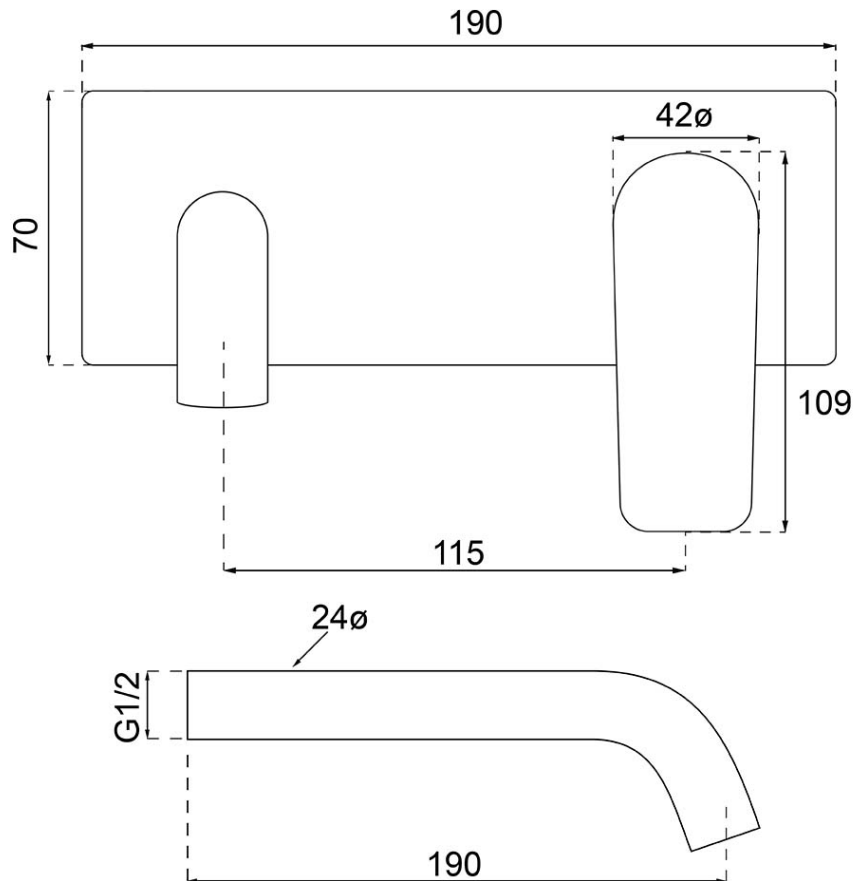

O.Novo Style S Rectangular Wall Mounted Basin Trim

Matte Black

Product Image **Product Details**

Code: TVW299495B
Brand: Villeroy & Boch
Range: O.Novo Style
Warranty: 15 Years*
WELS: 5 Star 6 LPM, Reg #: T42045

Additional Features **Technical Specification**

Required Product
 ColourChoice TVW0035161

Recommended Products

Additional Notes

- 115mm Centres
- 35mm Ceramic Cartridge
- Spout Can Be Positioned On The Left Hand Side Of The Mixer Only

Installation Instructions

- * NOT COMPATIBLE WITH UNIVERSAL BODY
- * ONLY USE COLOURCHOICE BODY TVW0035161

*Please visit argentaust.com.au/warranty to view the full warranty

Note: All dimensions are in millimetres and are subject to normal manufacturing variations. Always use the physical product measurements for cut-outs and rough-ins as the technical details shown may differ from the actual product. Use acetic cured silicone sealant. Do not use epoxy type adhesives. Clean with damp cloth. Do not use abrasive cleaners, liquids or pastes.