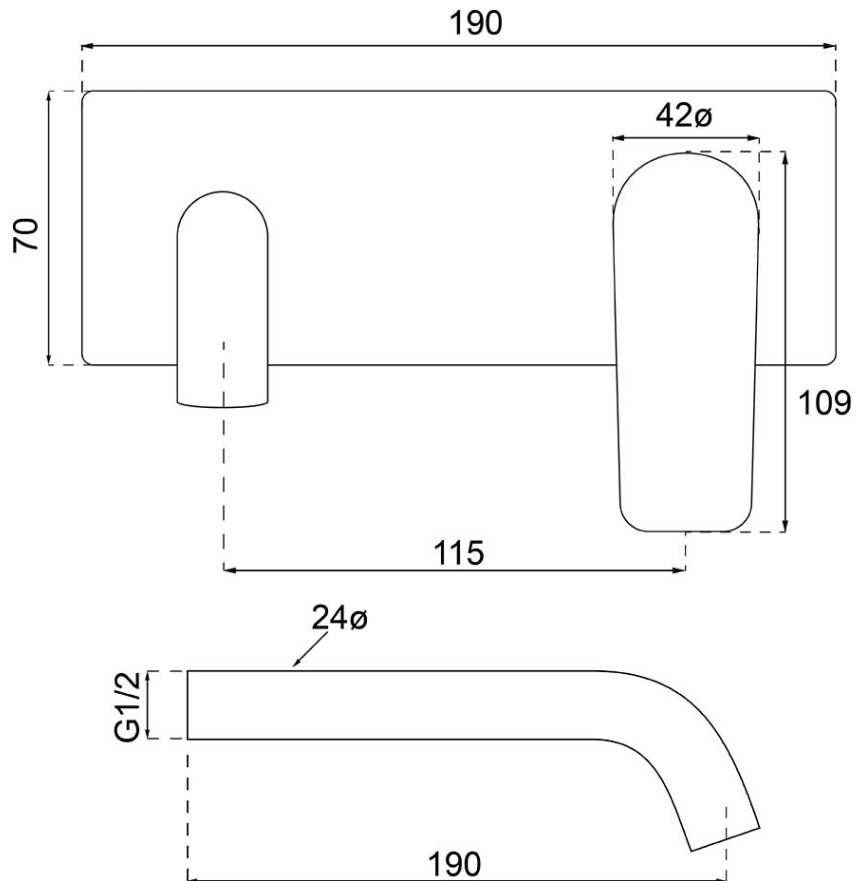

O.Novo Style S Rectangular Wall Mounted Basin Trim

Brushed Nickel

Product Image **Product Details**

Code: TVW299480B
Brand: Villeroy & Boch
Range: O.Novo Style
Warranty: 15 Years*
WELS: 5 Star 6 LPM, Reg #: T42045

Additional Features **Technical Specification**

Required Product
 ColourChoice TVW0035161

Recommended Products

Additional Notes

- 115mm Centres
- 35mm Ceramic Cartridge
- Spout Can Be Positioned On The Left Hand Side Of The Mixer Only

Installation Instructions

- * NOT COMPATIBLE WITH UNIVERSAL BODY
- * ONLY USE COLOURCHOICE BODY TVW0035161

*Please visit argentaust.com.au/warranty to view the full warranty

Note: All dimensions are in millimetres and are subject to normal manufacturing variations. Always use the physical product measurements for cut-outs and rough-ins as the technical details shown may differ from the actual product. Use acetic cured silicone sealant. Do not use epoxy type adhesives. Clean with damp cloth. Do not use abrasive cleaners, liquids or pastes.