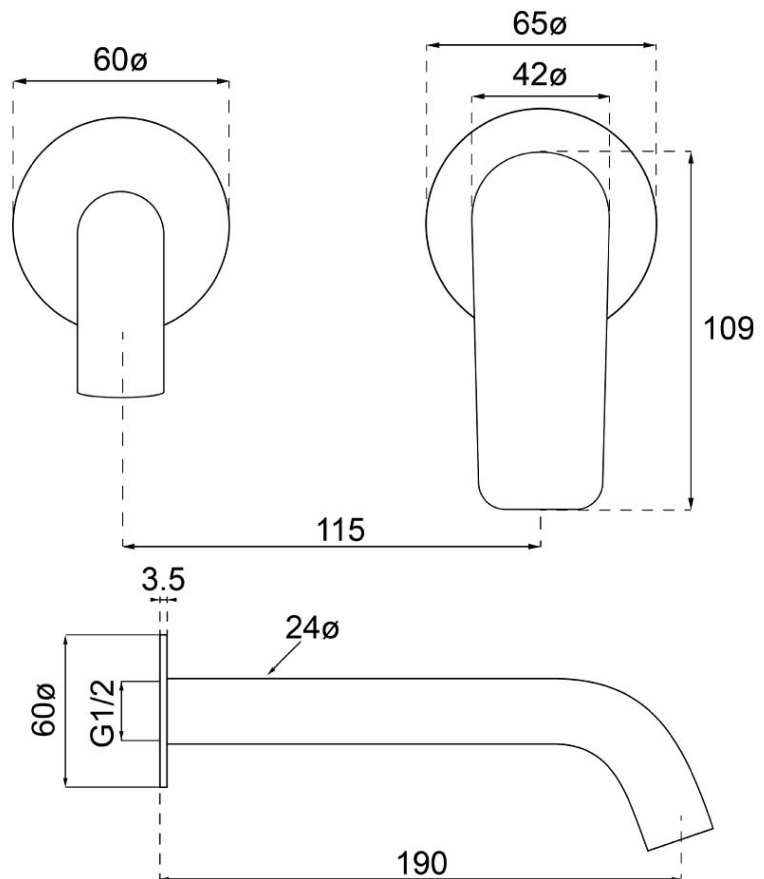

Additional Features **Technical Specification**

Required Product
ColourChoice TVW0035161

Recommended Products

Additional Notes

- 115mm Centres
- 35mm Ceramic Cartridge
- Spout Can Be Positioned On The Left Hand Side Of The Mixer Only

Installation Instructions

- NOT COMPATIBLE WITH UNIVERSAL BODY
- ONLY USE COLOURCHOICE BODY TVW0035161