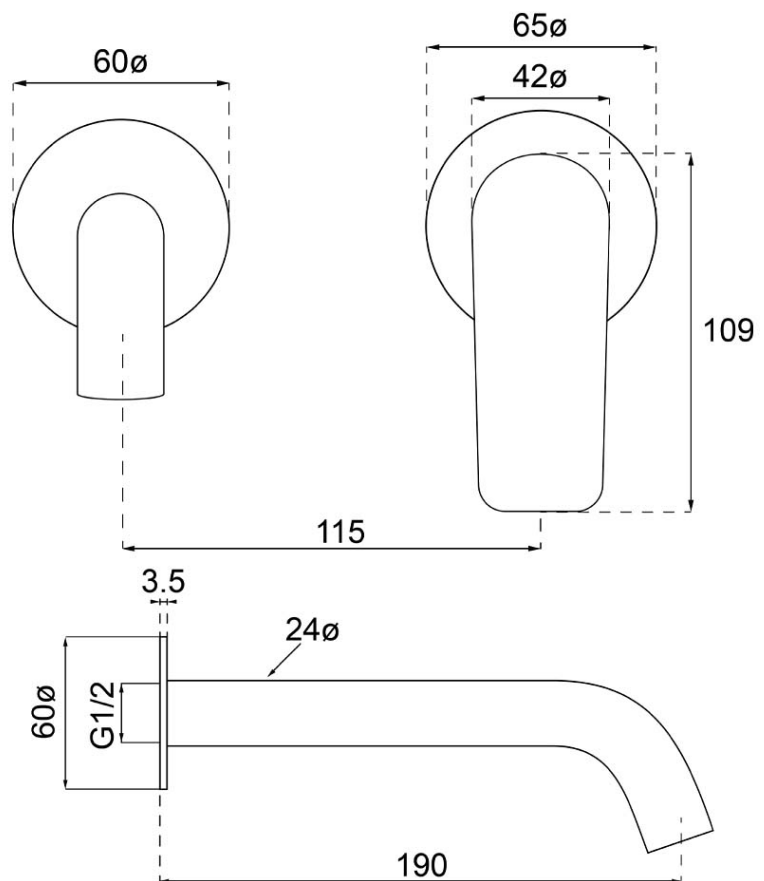

O.Novo Style S Wall Mounted Basin Trim

Brushed Gold

Product Image

Product Details

Code:	TVW199485B
Brand:	Villeroy & Boch
Range:	O.Novo Style
Warranty:	15 Years*
WELS:	5 Star 6 LPM, Reg #: T42046

Additional Features

Technical Specification

Required Product

ColourChoice TVW0035161

Recommended Products

Additional Notes

- 115mm Centres
- 35mm Ceramic Cartridge
- Spout Can Be Positioned On The Left Hand Side Of The Mixer Only

Installation Instructions

- * NOT COMPATIBLE WITH UNIVERSAL BODY
- * ONLY USE COLOURCHOICE BODY TVW0035161

*Please visit argentaust.com.au/warranty to view the full warranty

Note: All dimensions are in millimetres and are subject to normal manufacturing variations. Always use the physical product measurements for cut-outs and rough-ins as the technical details shown may differ from the actual product. Use acetic cured silicone sealant. Do not use epoxy type adhesives. Clean with damp cloth. Do not use abrasive cleaners, liquids or pastes.