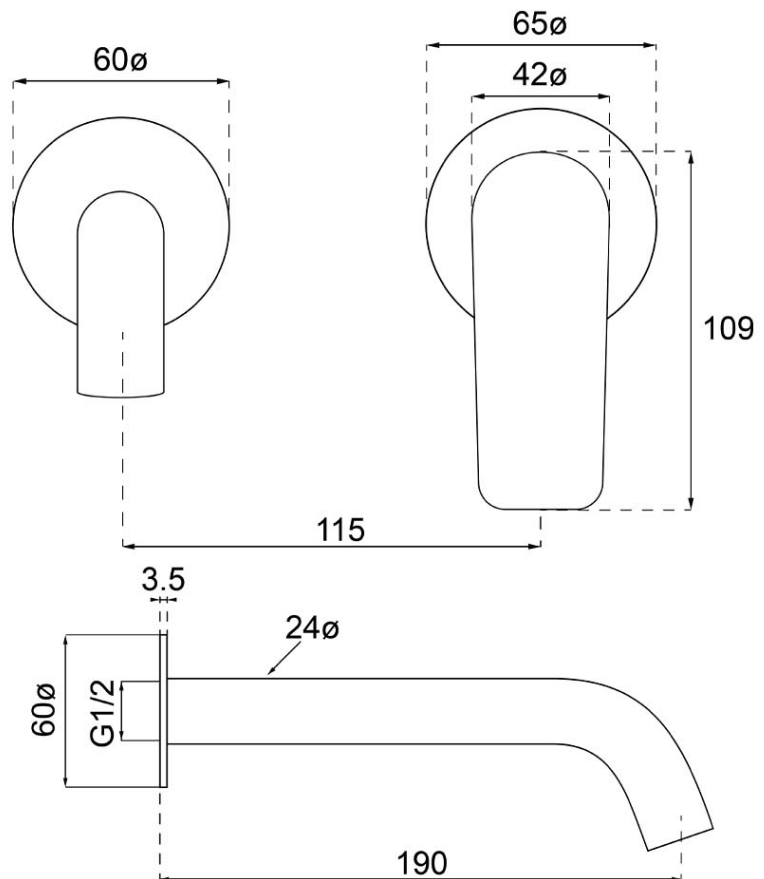

O.Novo Style S Wall Mounted Basin Trim

Brushed Nickel

Product Image **Product Details**

Code: TVW199480B
Brand: Villeroy & Boch
Range: O.Novo Style
Warranty: 15 Years*
WELS: 5 Star 6 LPM, Reg #: T42046

Additional Features **Technical Specification**

Required Product
 ColourChoice TVW0035161

Recommended Products

Additional Notes

- 115mm Centres
- 35mm Ceramic Cartridge
- Spout Can Be Positioned On The Left Hand Side Of The Mixer Only

Installation Instructions

- * NOT COMPATIBLE WITH UNIVERSAL BODY
- * ONLY USE COLOURCHOICE BODY TVW0035161

*Please visit argentaust.com.au/warranty to view the full warranty

Note: All dimensions are in millimetres and are subject to normal manufacturing variations. Always use the physical product measurements for cut-outs and rough-ins as the technical details shown may differ from the actual product. Use acetic cured silicone sealant. Do not use epoxy type adhesives. Clean with damp cloth. Do not use abrasive cleaners, liquids or pastes.