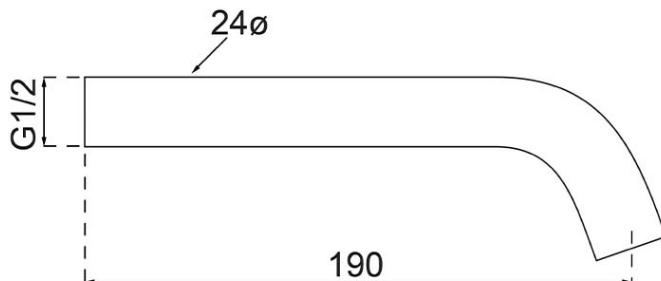

Additional Features

Technical Specification

Required Product
ColourChoice TVW0035161

Recommended Products

Additional Notes

- 115mm Centres
- 35mm Ceramic Cartridge
- Spout Can Be Positioned On The Left Hand Side Of The Mixer Only
- Use as a Bath Mixer By Changing To The Full Flow Aerator Provided In The Box

Installation Instructions

- NOT COMPATIBLE WITH UNIVERSAL BODY
- ONLY USE COLOURCHOICE BODY TVW0035161