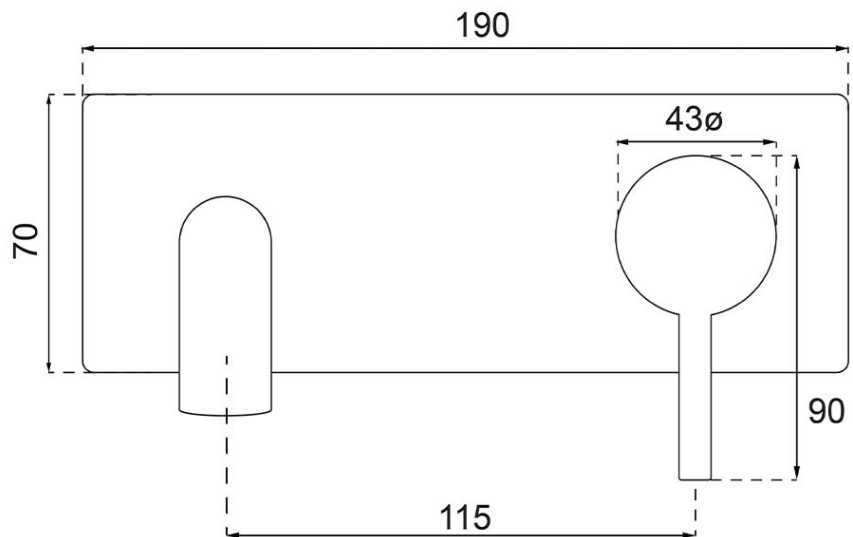

Vita 35 Rectangular Wall Mtd Basin/Bath Mixer Trim

Matte Black

Product Image

Product Details

Code: TVW18895XB
Brand: Villeroy & Boch
Range: Vita
Warranty: 15 Years*
WELS: 5 Star 6 LPM, Reg #: T41857

Additional Features

Technical Specification

Required Product
 ColourChoice TVW0035161

Recommended Products

Additional Notes

- 115mm Centres
- 35mm Ceramic Cartridge
- Spout Can Be Positioned On The Left Hand Side Of The Mixer Only
- Use as a Bath Mixer By Changing To The Full Flow Aerator Provided In The Box

Installation Instructions

- * NOT COMPATIBLE WITH UNIVERSAL BODY
- * ONLY USE COLOURCHOICE BODY TVW0035161

*Please visit argentaust.com.au/warranty to view the full warranty

Note: All dimensions are in millimetres and are subject to normal manufacturing variations. Always use the physical product measurements for cut-outs and rough-ins as the technical details shown may differ from the actual product. Use acetic cured silicone sealant. Do not use epoxy type adhesives. Clean with damp cloth. Do not use abrasive cleaners, liquids or pastes.