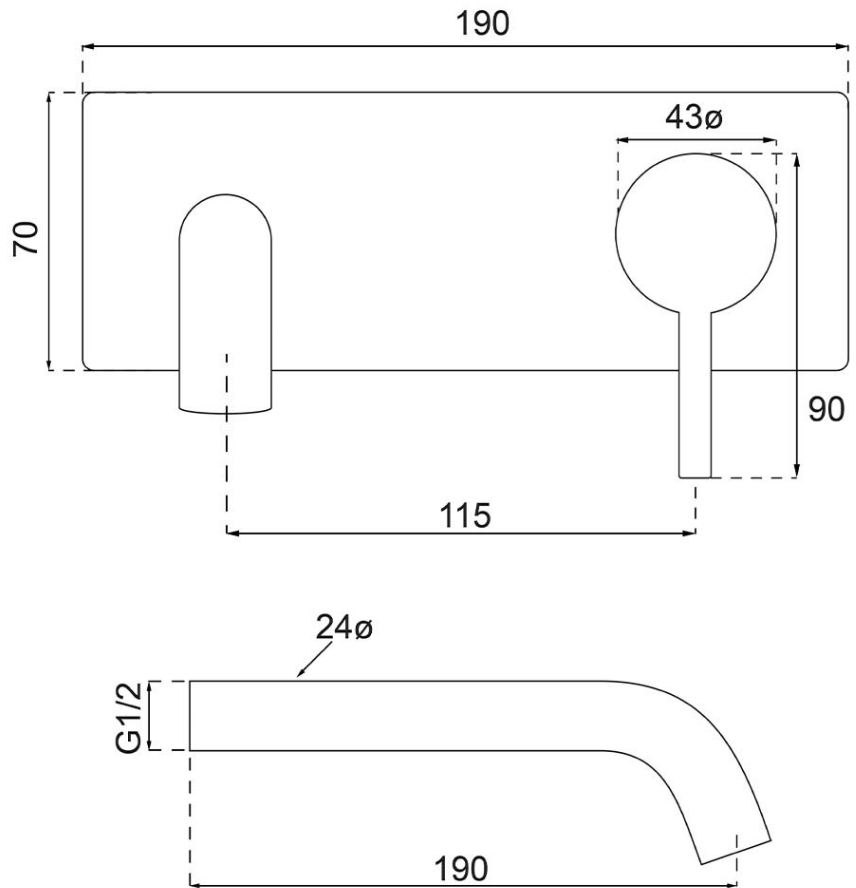

Additional Features

Technical Specification

Required Product
ColourChoice TVW0035161

Recommended Products

Additional Notes

- 115mm Centres
- 35mm Ceramic Cartridge
- Spout Can Be Positioned On The Left Hand Side Of The Mixer Only
- Use as a Bath Mixer By Changing To The Full Flow Aerator Provided In The Box

Installation Instructions

- NOT COMPATIBLE WITH UNIVERSAL BODY
- ONLY USE COLOURCHOICE BODY TVW0035161