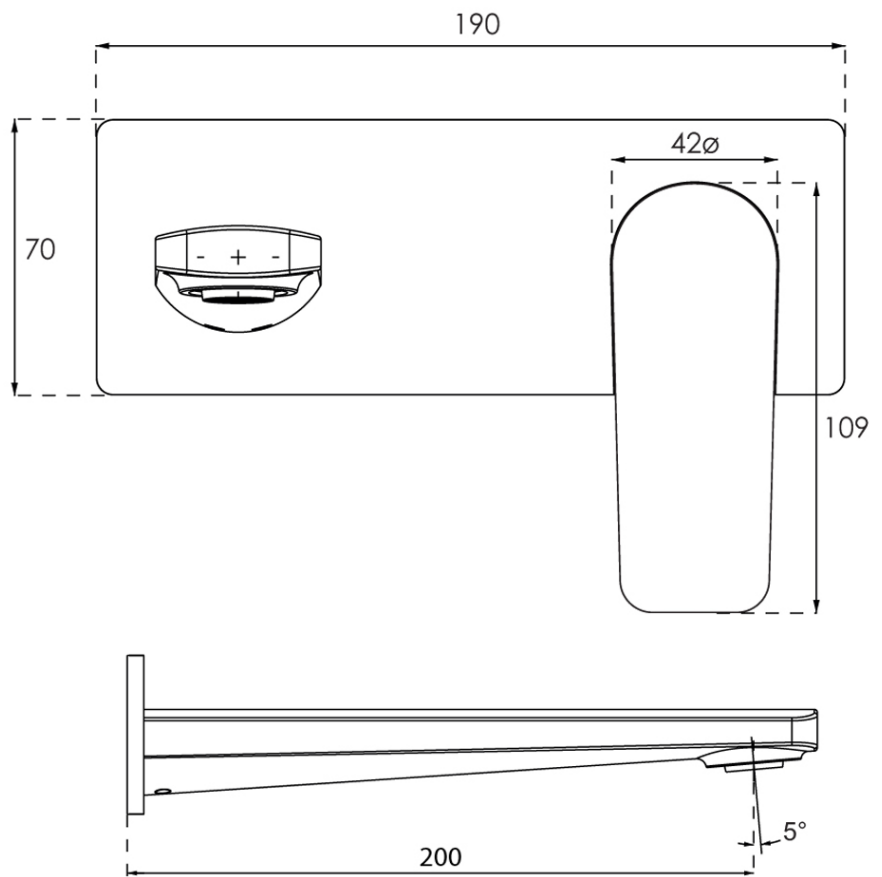

Additional Features

Technical Specification

Required Product
ColourChoice TVW0035161

Recommended Products

Additional Notes

- 115mm Centres
- 35mm Ceramic Cartridge
- Spout Can Be Positioned On The Left Hand Side Of The Mixer Only

Installation Instructions

- NOT COMPATIBLE WITH UNIVERSAL BODY
- ONLY USE COLOURCHOICE BODY TVW0035161