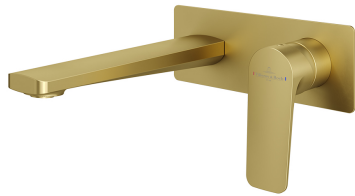

# O.Novo Style Rectangular Wall Mounted Basin Mixer Trim

Brushed Gold

**Product Image**

**Product Details**

**Code:** TVW117485B  
**Brand:** Villeroy & Boch  
**Range:** O.Novo Style  
**Warranty:** 15 Years\*  
**WELS:** 5 Star 5 LPM, Reg #: T37270

**Additional Features**

**Technical Specification**

**Required Product**

ColourChoice TVW0035161

**Recommended Products**

**Additional Notes**

- 115mm Centres
- 35mm Ceramic Cartridge
- Spout Can Be Positioned On The Left Hand Side Of The Mixer Only