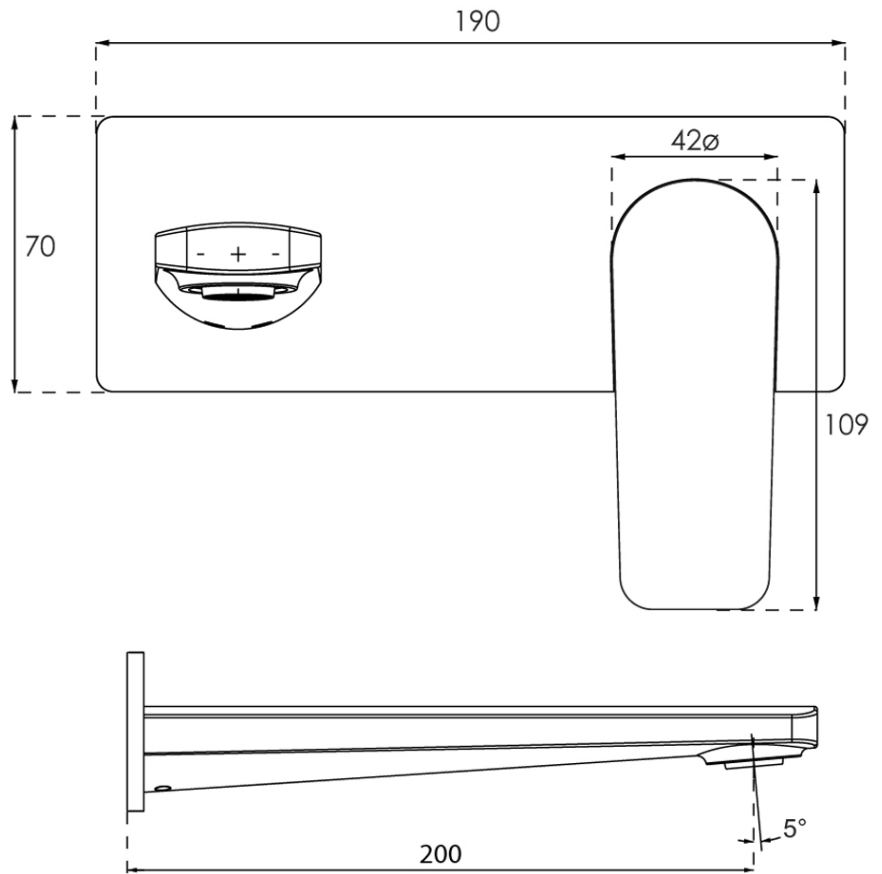

Installation Instructions

- NOT COMPATIBLE WITH UNIVERSAL BODY
- ONLY USE COLOURCHOICE BODY TVW0035161

*Please visit argentaust.com.au/warranty to view the full warranty

Note: All dimensions are in millimetres and are subject to normal manufacturing variations. Always use the physical product measurements for cut-outs and rough-ins as the technical details shown may differ from the actual product. Use acetic cured silicone sealant. Do not use epoxy type adhesives. Clean with damp cloth. Do not use abrasive cleaners, liquids or pastes.