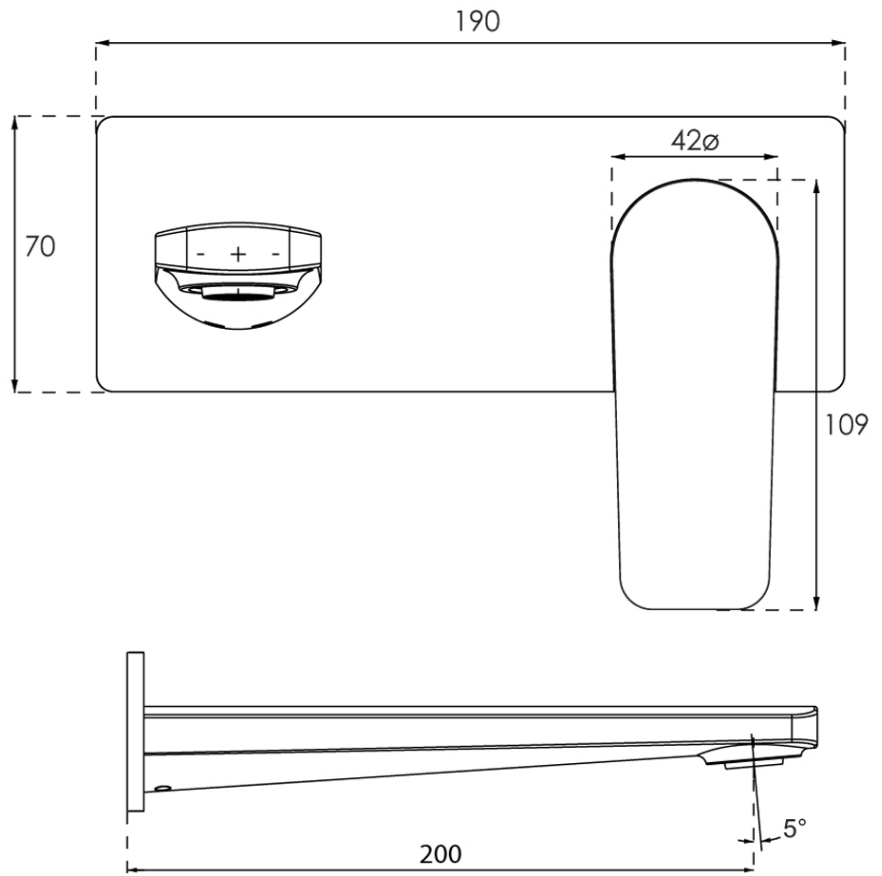

Additional Features **Technical Specification**

Required Product
ColourChoice TVW0035161

Recommended Products

Additional Notes

- 115mm Centres
- 35mm Ceramic Cartridge
- Spout Can Be Positioned On The Left Hand Side Of The Mixer Only

Installation Instructions

- NOT COMPATIBLE WITH UNIVERSAL BODY
- ONLY USE COLOURCHOICE BODY TVW0035161