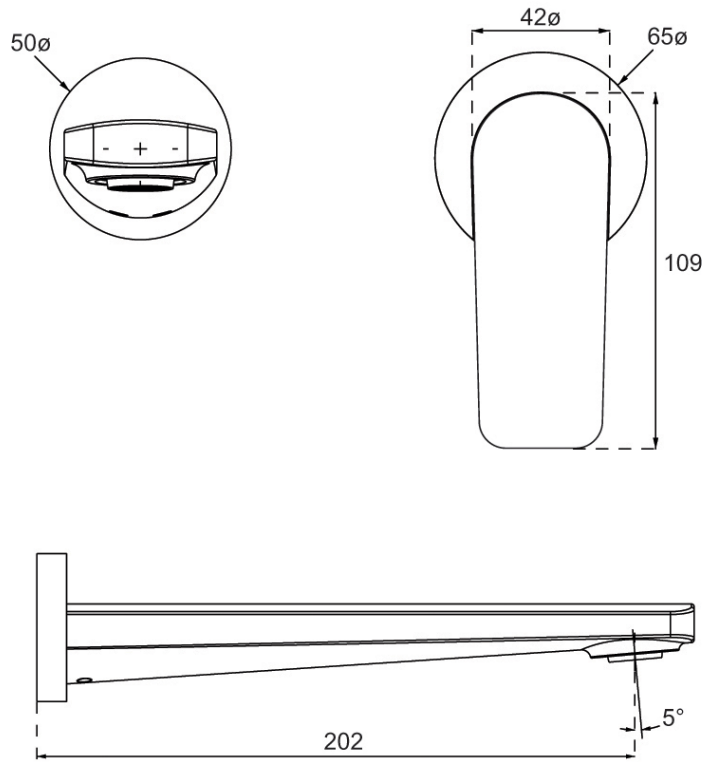

Installation Instructions

- NOT COMPATIBLE WITH UNIVERSAL BODY
- ONLY USE COLOURCHOICE BODY TVW0035161

*Please visit argentaust.com.au/warranty to view the full warranty

Note: All dimensions are in millimetres and are subject to normal manufacturing variations. Always use the physical product measurements for cut-outs and rough-ins as the technical details shown may differ from the actual product. Use acetic cured silicone sealant. Do not use epoxy type adhesives. Clean with damp cloth. Do not use abrasive cleaners, liquids or pastes.