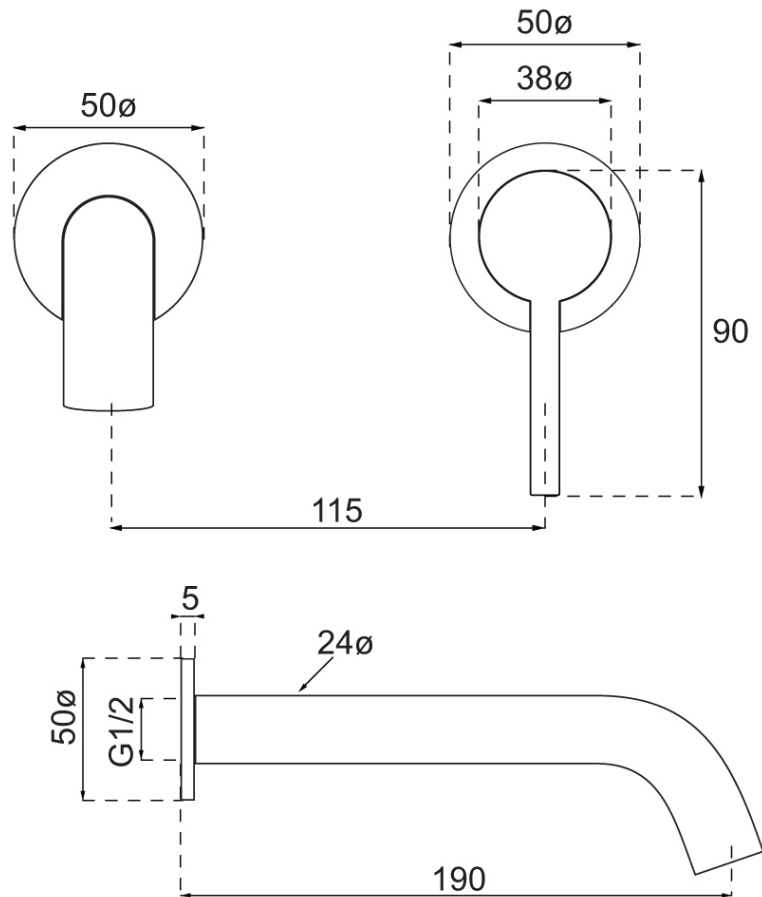

Vita 25 Wall Mounted Basin Trim

Matte Black

Product Image

Product Details

Code: TVW11195XB
Brand: Villeroy & Boch
Range: Vita
Warranty: 15 Years*
WELS: 5 Star 6 LPM, Reg #: T37236

Additional Features

Technical Specification

Required Product

ColourChoice TVW0025161

Recommended Products

Optional Rectangular Plate TVP0669695

Additional Notes

- 115mm Centres
- 25mm Ceramic Cartridge
- Spout Can Be Positioned On The Left Hand Side Of The Mixer Only
- Uses 50mm Micro Plates & Unique Micro 25mm ColourChoice Body

Installation Instructions

- * NOT COMPATIBLE WITH UNIVERSAL BODY
- * ONLY USE COLOURCHOICE BODY TVW0025161

*Please visit argentaust.com.au/warranty to view the full warranty

Note: All dimensions are in millimetres and are subject to normal manufacturing variations. Always use the physical product measurements for cut-outs and rough-ins as the technical details shown may differ from the actual product. Use acetic cured silicone sealant. Do not use epoxy type adhesives. Clean with damp cloth. Do not use abrasive cleaners, liquids or pastes.