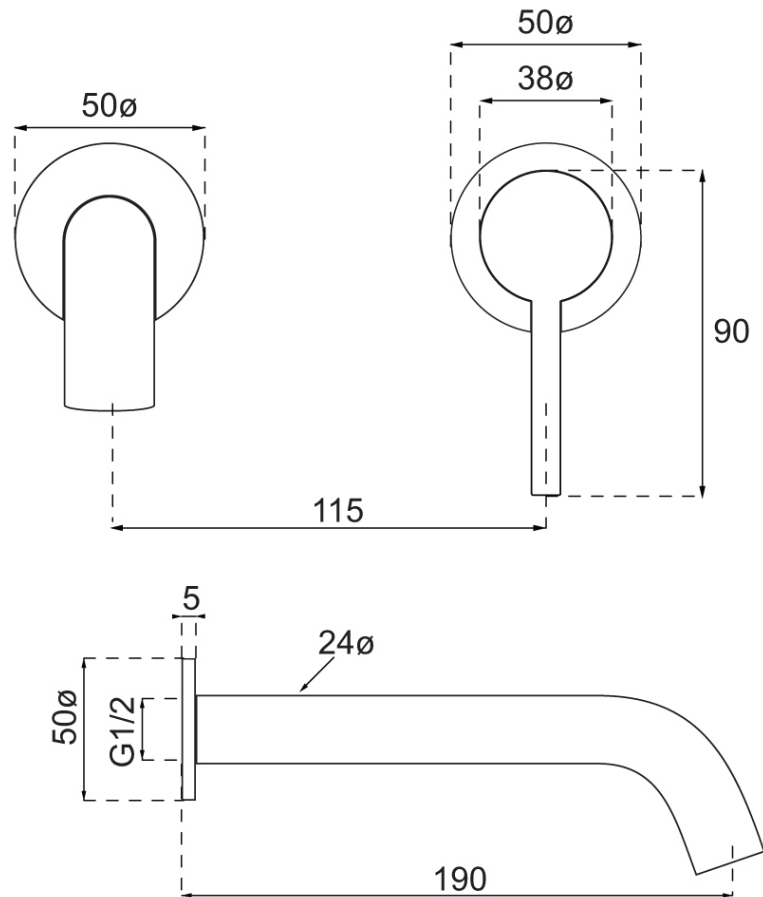

Installation Instructions

- NOT COMPATIBLE WITH UNIVERSAL BODY
- ONLY USE COLOURCHOICE BODY TVW0025161

*Please visit argentaust.com.au/warranty to view the full warranty

Note: All dimensions are in millimetres and are subject to normal manufacturing variations. Always use the physical product measurements for cut-outs and rough-ins as the technical details shown may differ from the actual product. Use acetic cured silicone sealant. Do not use epoxy type adhesives. Clean with damp cloth. Do not use abrasive cleaners, liquids or pastes.