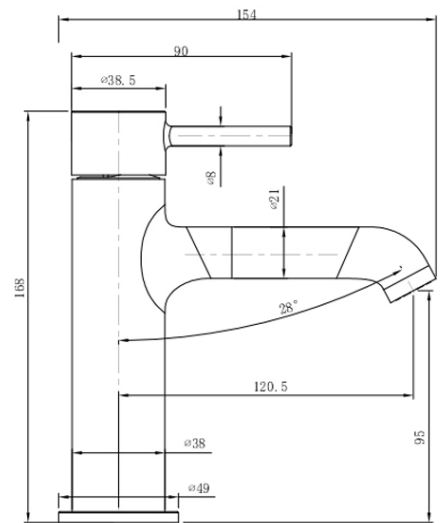

Vita Basin Mixer

Product Image

Product Details

Code:	TVW1103561
Brand:	Villeroy & Boch
Range:	Vita
Warranty:	15 Years*
WELS:	5 Star 5 LPM, Reg #: T37245

Additional Features

Technical Specification

Required Product

Recommended Products

Additional Notes

- 25mm Ceramic Cartridge

*Please visit argentaust.com.au/warranty to view the full warranty

Note: All dimensions are in millimetres and are subject to normal manufacturing variations. Always use the physical product measurements for cut-outs and rough-ins as the technical details shown may differ from the actual product. Use acetic cured silicone sealant. Do not use epoxy type adhesives. Clean with damp cloth. Do not use abrasive cleaners, liquids or pastes.