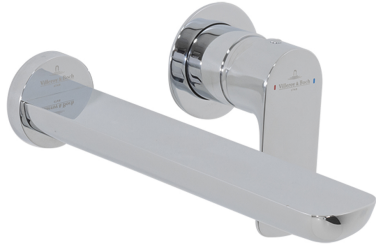

O.Novo Wall Mounted Basin Trim

Product Image

Product Details

Code:	TVW104461B
Brand:	Villeroy & Boch
Range:	O.Novo
Warranty:	15 Years*
WELS:	5 Star 5 LPM, Reg #: T29587

Additional Features

Required Product
ColourChoice TVW0035161

Recommended Products
Optional Rectangular Plate
TVP0559561

Additional Notes

- 115mm Centres
- 35mm Ceramic Cartridge
- Spout Can Be Positioned On The Left Hand Side Of The Mixer Only

Installation Instructions