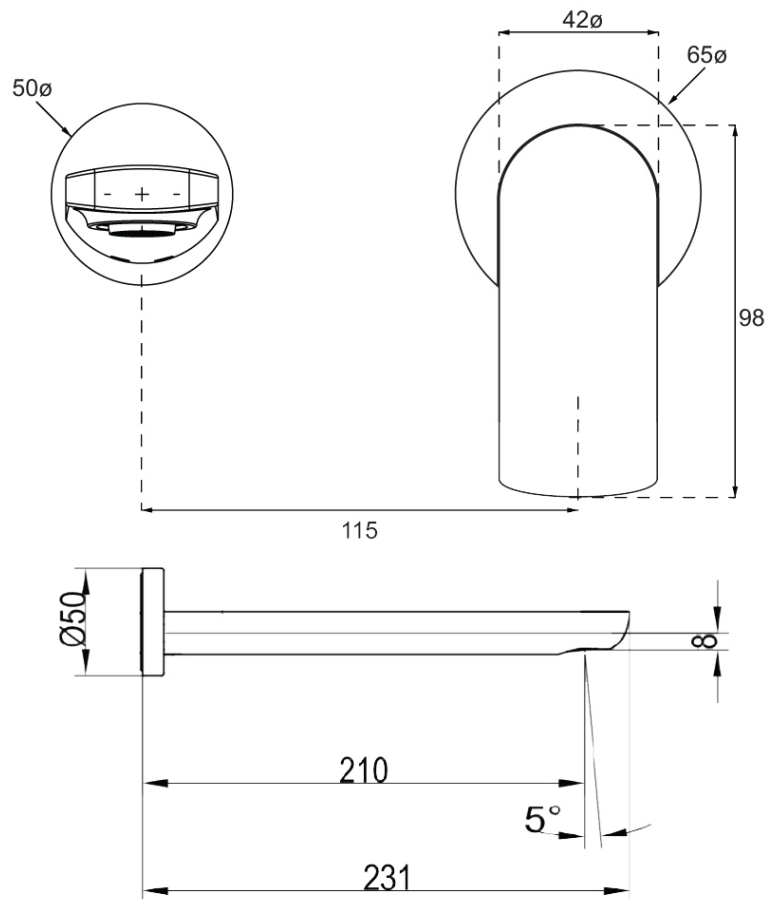

O.Novo Wall Mounted Basin Trim

Product Image

Product Details

Code:	TVW104461B
Brand:	Villeroy & Boch
Range:	O.Novo
Warranty:	15 Years*
WELS:	5 Star 5 LPM, Reg #: T29587

Additional Features

Required Product
ColourChoice TVW0035161

Recommended Products
Optional Rectangular Plate
TVP0559561

Additional Notes

- 115mm Centres
- 35mm Ceramic Cartridge
- Spout Can Be Positioned On The Left Hand Side Of The Mixer Only

Installation Instructions

- * NOT COMPATIBLE WITH UNIVERSAL BODY
- * ONLY USE COLOURCHOICE BODY TVW0035161

Technical Specification

*Please visit argentaust.com.au/warranty to view the full warranty

Note: All dimensions are in millimetres and are subject to normal manufacturing variations. Always use the physical product measurements for cut-outs and rough-ins as the technical details shown may differ from the actual product. Use acetic cured silicone sealant. Do not use epoxy type adhesives. Clean with damp cloth. Do not use abrasive cleaners, liquids or pastes.